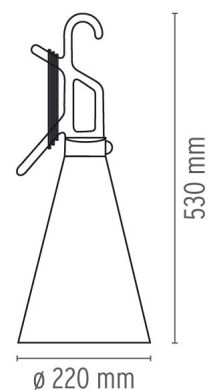

## MAY DAY

<b>Mounting</b>	Hand lamp
<b>Lamps description</b>	1 x MAX 60W E27 IAA/W
<b>Environment</b>	Indoor
<b>Finish</b>	Black, Orange
<b>Design awards</b>	Compasso d'Oro 2001
<b>Technical description</b>	Utility light fixture. Injection-molded tapered opaline polypropylene diffuser. Hook/handle, also acting as cord winder, made of 10% talc-filled injection-molded polypropylene. Push button switch on handle.

### DIMENSIONS

## PHYSICAL

<b>Supply</b>	Power cord
<b>Cord length (mm)</b>	4850
<b>Construction material</b>	Polypropilene
<b>Weight (kg)</b>	0.75