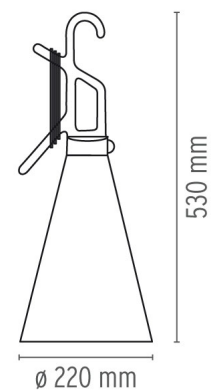

## MAY DAY

<b>Mounting</b>	Hand lamp
<b>Lamps description</b>	1 x MAX 60W E27 IAA/W
<b>Environment</b>	Indoor
<b>Finish</b>	Black, Orange
<b>Design awards</b>	Compasso d'Oro 2001
<b>Technical description</b>	Utility light fixture. Injection-molded tapered opaline polypropylene diffuser. Hook/handle, also acting as cord winder, made of 10% talc-filled injection-molded polypropylene. Push button switch on handle.

### DIMENSIONS

## PHYSICAL

<b>Supply</b>	Power cord
<b>Cord length (mm)</b>	4850
<b>Construction material</b>	Polypropilene
<b>Weight (kg)</b>	0.75