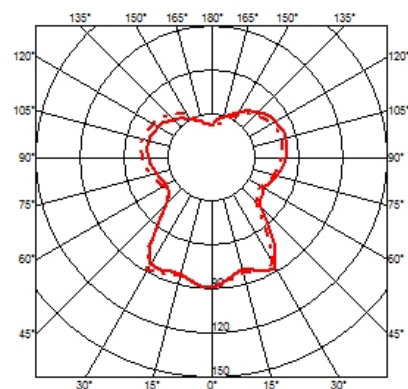

CERTIFICATIONS

IP
20