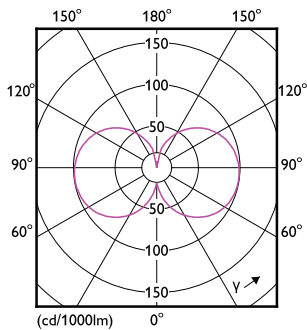

Maatschets

Product	D	C
CorePro R7S 118mm 7.2-60W 840	15 mm	118 mm

Fotometrische gegevens

Spectral Power Distribution Colour - CorePro R7S 118mm 7.2-60W 840

General uniform lighting - CorePro R7S 118mm 7.2-60W 840