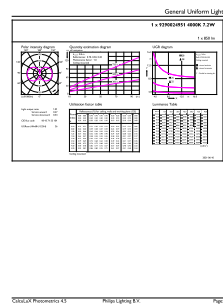

Maatschets

Product	D	C
CorePro R7S 118mm 7.2-60W 840	15 mm	118 mm

Fotometrische gegevens

Spectral Power Distribution Colour - CorePro R7S 118mm 7.2-60W 840

General uniform lighting - CorePro R7S 118mm 7.2-60W 840

Light Distribution Diagram - CorePro R7S 118mm 7.2-60W 840

CorePro LEDlinear MV

Levensduur

Life Expectancy Diagram - CorePro R7S 118mm 7.2-60W 840

Lumen Maintenance Diagram - CorePro R7S 118mm 7.2-60W 840