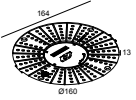

29514 9010 B

21032 0295

LED POWER CONVERTER 48V-DC to 350 mA-DC / 15W DIM5

1->2

Montage kit

29510 0020 MOUNTING KIT PLAT-OH! TRIMLESS

Notes: