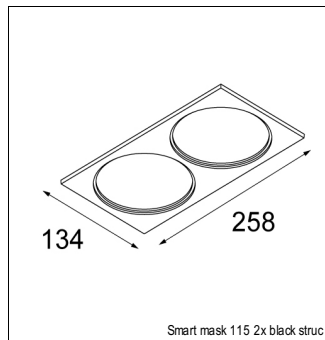

SMART KUP 115 LED GE

ACCESSORIES

GYPKIT

12290530 | GYPKIT 190X190 - Ø108

CONBOX

10889830 | CONBOX 190X192X130X256

MASK

12810032 | SMART MASK 115 1X BLACK STRUC
12810046 | SMART MASK 115 1X GOLD
12810009 | SMART MASK 115 1X WHITE STRUC
12810132 | SMART MASK 115 2X BLACK STRUC
12810146 | SMART MASK 115 2X GOLD
12810109 | SMART MASK 115 2X WHITE STRUC

SURFACE-BOX

12800032 | SMART SURFACE BOX 115 GI FOR 1X LED GE BLACK STRUC
12800009 | SMART SURFACE BOX 115 GI FOR 1X LED GE WHITE STRUC
12800132 | SMART SURFACE BOX 115 1-10V/PUSHDIM GI FOR 1X LED GE BLACK STRUC
12800109 | SMART SURFACE BOX 115 1-10V/PUSHDIM GI FOR 1X LED GE WHITE STRUC
12800232 | SMART SURFACE BOX 115 DALI GI FOR 1X LED GE BLACK STRUC
12800209 | SMART SURFACE BOX 115 DALI GI FOR 1X LED GE WHITE STRUC
12801032 | SMART SURFACE BOX 115 GI FOR 2X LED GE BLACK STRUC
12801009 | SMART SURFACE BOX 115 GI FOR 2X LED GE WHITE STRUC
12801132 | SMART SURFACE BOX 115 1-10V/PUSHDIM GI FOR 2X LED GE BLACK STRUC
12801109 | SMART SURFACE BOX 115 1-10V/PUSHDIM GI FOR 2X LED GE WHITE STRUC
12801232 | SMART SURFACE BOX 115 DALI GI FOR 2X LED GE BLACK STRUC
12801209 | SMART SURFACE BOX 115 DALI GI FOR 2X LED GE WHITE STRUC

RECESSED-FRAME

12810230 | RECESSED RING Ø127 H100

SURFACE-TUBED

13140332 | SMART SURFACE TUBED 115 LED DALI GI BLACK STRUC
13140324 | SMART SURFACE TUBED 115 LED DALI GI BRUSHED ALU
13140309 | SMART SURFACE TUBED 115 LED DALI GI WHITE STRUC