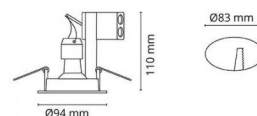

Protection

Luminaire class:	Class II
Ingress protection rating:	IP23