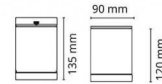

Protection

Luminaire class: Class I
Ingress protection rating: IP54
Vandal class: IK08