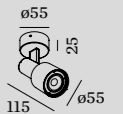

SARA on base

CEILING SURFACE

1.0 PAR16

PAR16 max.35W | GU10
100-240VAC
aluminium powder coated

0.23kg IP20 $\pm 0.9^\circ$

90°

CODE
157220W0
157220G0
157220B0

OPTIONAL

PAR16 LED GU10 7W
phase-cut dim

CODE
2700K 901228W2
3000K 901228W4
1800-2850K 901229S9

more lamps and specs on page 577