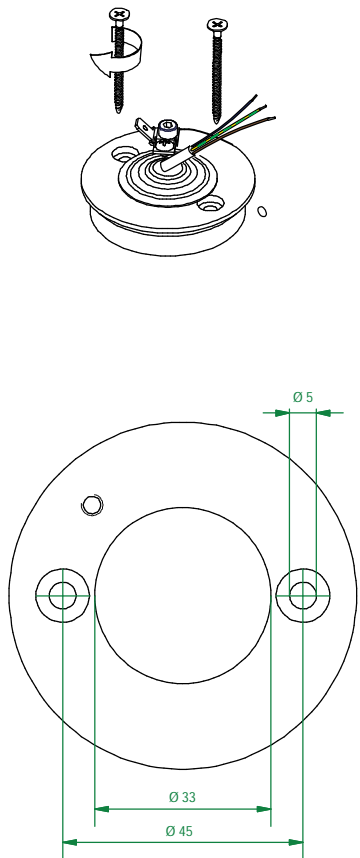

Lowieze low / high IP54 1x LED 3000K flood GI

126713XX_126723XX

1

2

3

Can be used with:
111889802 Earthpin 350mm BI

Replace protective shield when broken.
The luminaire shall only be used complete with its protective shield.
Reference number: 1012034