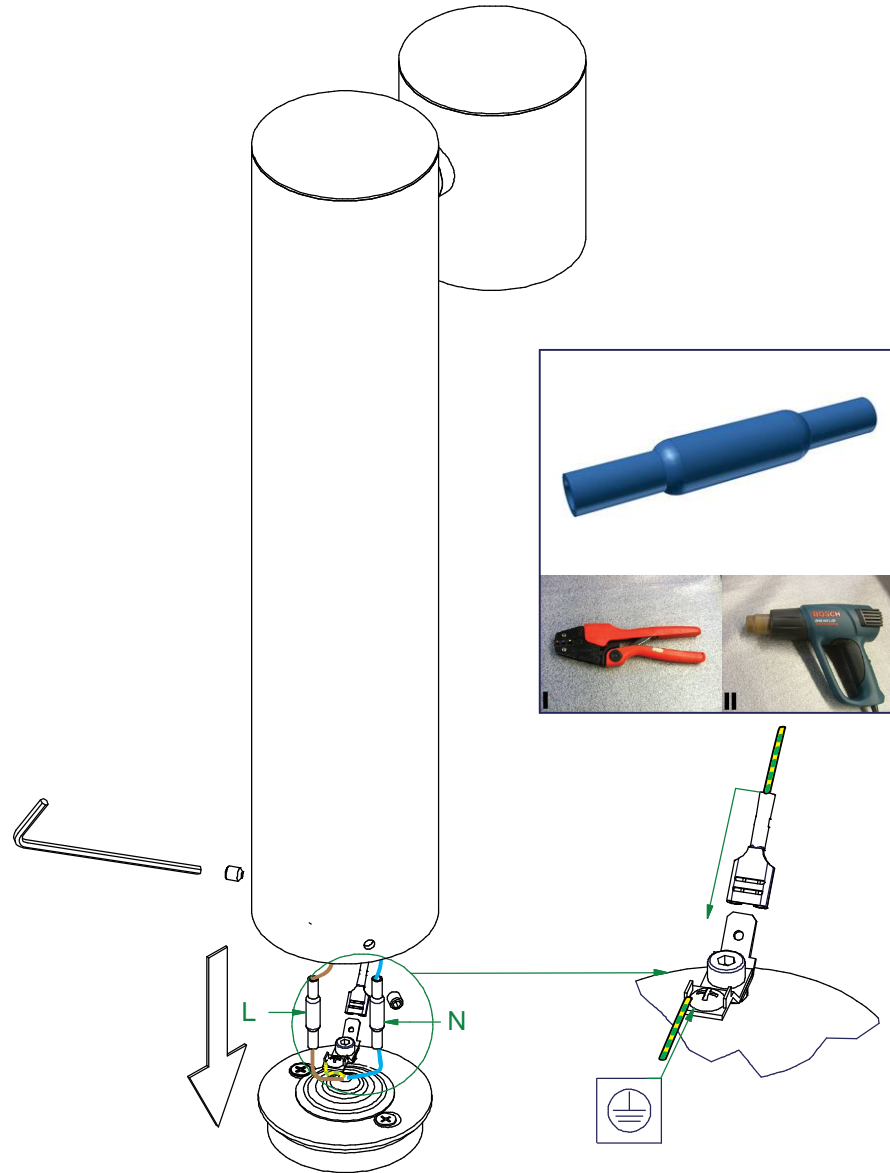

Lowieze low / high IP54 1x LED 3000K flood GI

126713XX_126723XX

1

2

3

Can be used with:
111889802 Earthpin 350mm BI

Replace protective shield when broken.
The luminaire shall only be used complete with its protective shield.
Reference number: 1012034