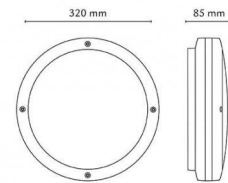

Protection

Luminaire class: Class I
Ingress protection rating: IP65
Vandal class: IK10
Ta nominal: Ta=25°C
Fire protection class: 850°C - 30s