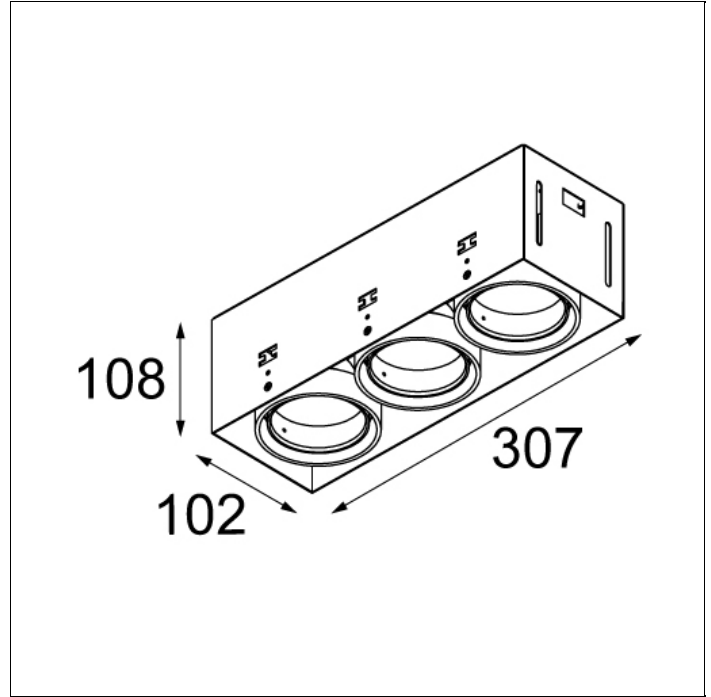

MINI MULTIPLE TRIMLESS FOR SMART RINGS

MINI MULTIPLE TRIMLESS FOR SMART RINGS 3X LED GE

After twenty years still one of the architect's favorites. Mini multiple trimless, with its minimalistic features becomes part of the interior. Its dark or white casing vanishes when switching on the light. The versatile Multiple leaves nothing to the imagination with the technology on full display, allowing this luminaire to fit well into both a minimalist and an industrial-chic environment. The gimballed system allows you to direct the light source at any angle of your choice. Connect Mini multiple trimless with Smart by adding the Smart frontrings to your recessed spot.

Art. Nr. 12537102

SPECIFICATIONS

Lamp	3x LED Array 9.2W
Gear / Transfo	LED gear not incl.
Cut-out size	l 312 w 107 h 120
Weight	1.39kg
Min. Distance	0.1 m
Power supply	500mA
IP	IP20
Glow Wire Test	960°
Source lifetime	50000 hrs
CRI	90
Adjustability	v -35°/+35°