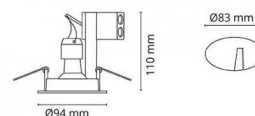

Protection

Luminaire class:	Class II
Ingress protection rating:	IP23