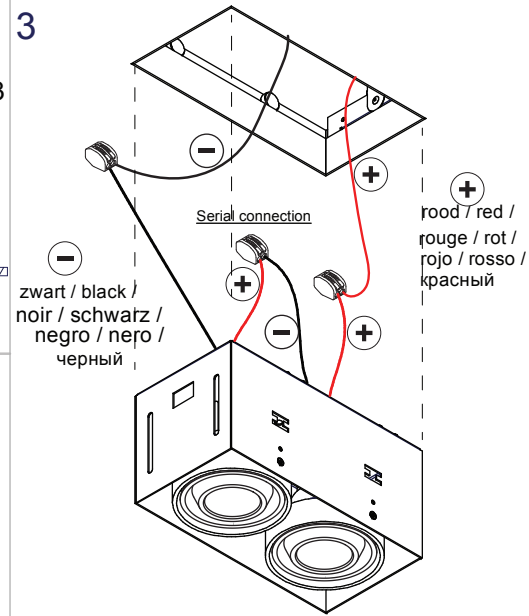

Mini multiple trimless for 2x LED GE

131311XX

1 CEILING

can be used with :
10460230 Mini-multiple trimless 2 recessed frame

hole dimension without recessed frame.
207x107
H= 120

Conbox always with recessed frame
art.10440230

2

can be used with :
12534002 Mounting kit for Mmultt BI
12534009 Mounting kit for Mmultt Whstr

Don't connect the gear to 230V before the LEDs are connected to the gear!

3

4

MUST BE USED WITH

14070002	M LED MOD 70 2,7KS GE BI
14070009	M LED MOD 70 2,7KS GE WhStr
14070102	M LED MOD 70 2,7KM GE BI
14070109	M LED MOD 70 2,7KM GE WhStr
14070202	M LED MOD 70 2,7KF GE BI
14070209	M LED MOD 70 2,7KF GE WhStr
14070302	M LED MOD 70 3KS GE BI
14070309	M LED MOD 70 3KS GE WhStr
14070402	M LED MOD 70 3KM GE BI
14070409	M LED MOD 70 3KM GE WhStr
14070502	M LED MOD 70 3KF GE BI
14070509	M LED MOD 70 3KF GE WhStr
14070602	M LED MOD 70 4KS GE BI
14070609	M LED MOD 70 4KS GE WhStr
14070702	M LED MOD 70 4KM GE BI
14070709	M LED MOD 70 4KM GE WhStr
14070802	M LED MOD 70 4KF GE BI
14070809	M LED MOD 70 4KF GE WhStr

CAN BE USED WITH

Drivers:
see driver matrix - latest version on website
www.supermodular.com or check sales contact