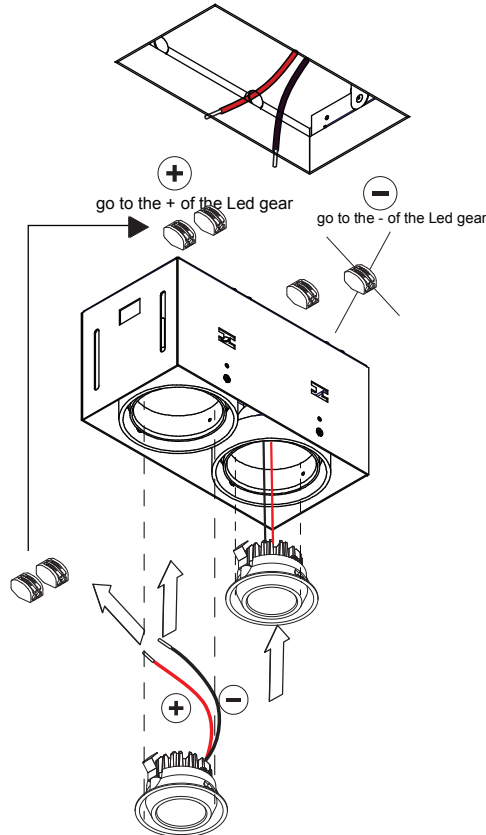

Don't connect the gear to 230V before the LEDs are connected to the gear!