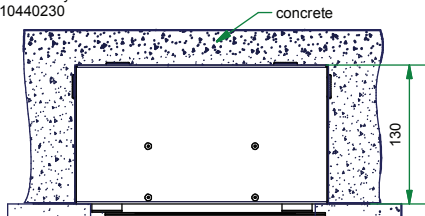

## 1 CEILING

can be used with :  
10460230 Mini-multiple trimless 2 recessed frame

hole dimension without recessed frame.  
207x107  
H= 120

Conbox always with recessed frame  
art.10440230