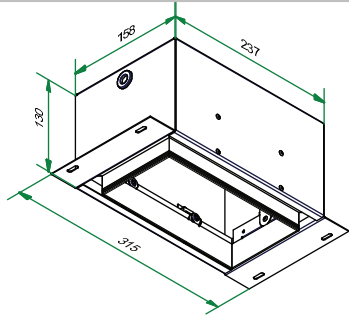

## 1 CEILING

can be used with :  
10460230 Mini-multiple trimless 2 recessed frame

hole dimension without recessed frame.  
207x107  
H= 120

Conbox always with recessed frame  
art.10440230