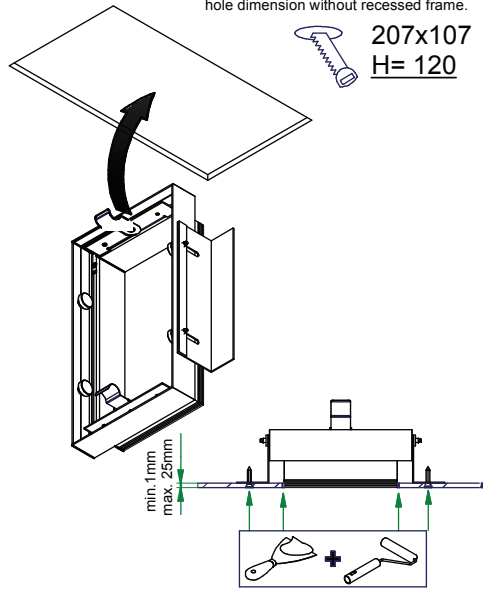

## 1 CEILING

can be used with :  
10460230 Mini-multiple trimless 2 recessed frame

hole dimension without recessed frame.  
207x107  
H= 120

Conbox always with recessed frame  
art.10440230