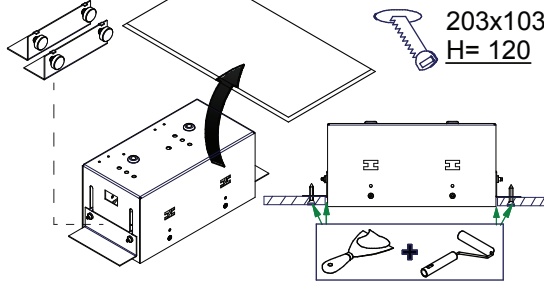

2

can be used with :
12534002 Mounting kit for Mmultt BI
12534009 Mounting kit for Mmultt Whstr