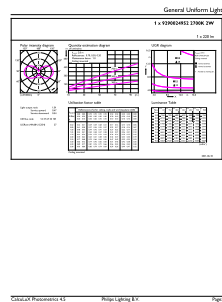

Maatschets

Product	D	C
CorePro LEDcapsule 2-25W ND G9 827	14,5 mm	48 mm

Fotometrische gegevens

Light Distribution Diagram - CorePro LEDcapsule 2-25W ND G9 827

General uniform lighting - CorePro LEDcapsule 2-25W ND G9 827