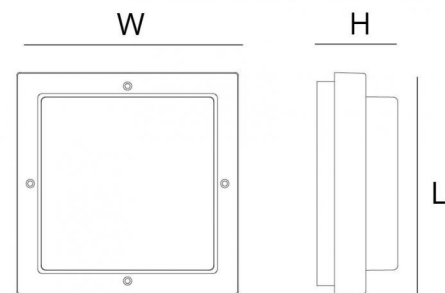

Mounting/Connection

Mounting:	Surface, Indoor / Outdoor
Plug:	Screwless terminal block

Dimensions (mm)

Length (L):	240
Width (W):	240
Height (H):	90
Weight (brutto/netto):	1.8

Packaging

Packing dimensions:	240 x 240 x 90
---------------------	----------------