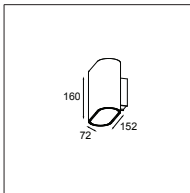

Duell wall LED 500lm

2X LED ARRAY 230V INCL. 4.3W

±
230V
R,C
IP20
GWT 960°
1.10KG
◀ ▶

	WARM WHITE 2700K / CRI80
black struc - gold interior	11074732
cacao bronze - black	11074768
metallic blue - alu	11074769
silky grey - champagne	11074759
white struc - champagne interior	11074709

ECO LED GI