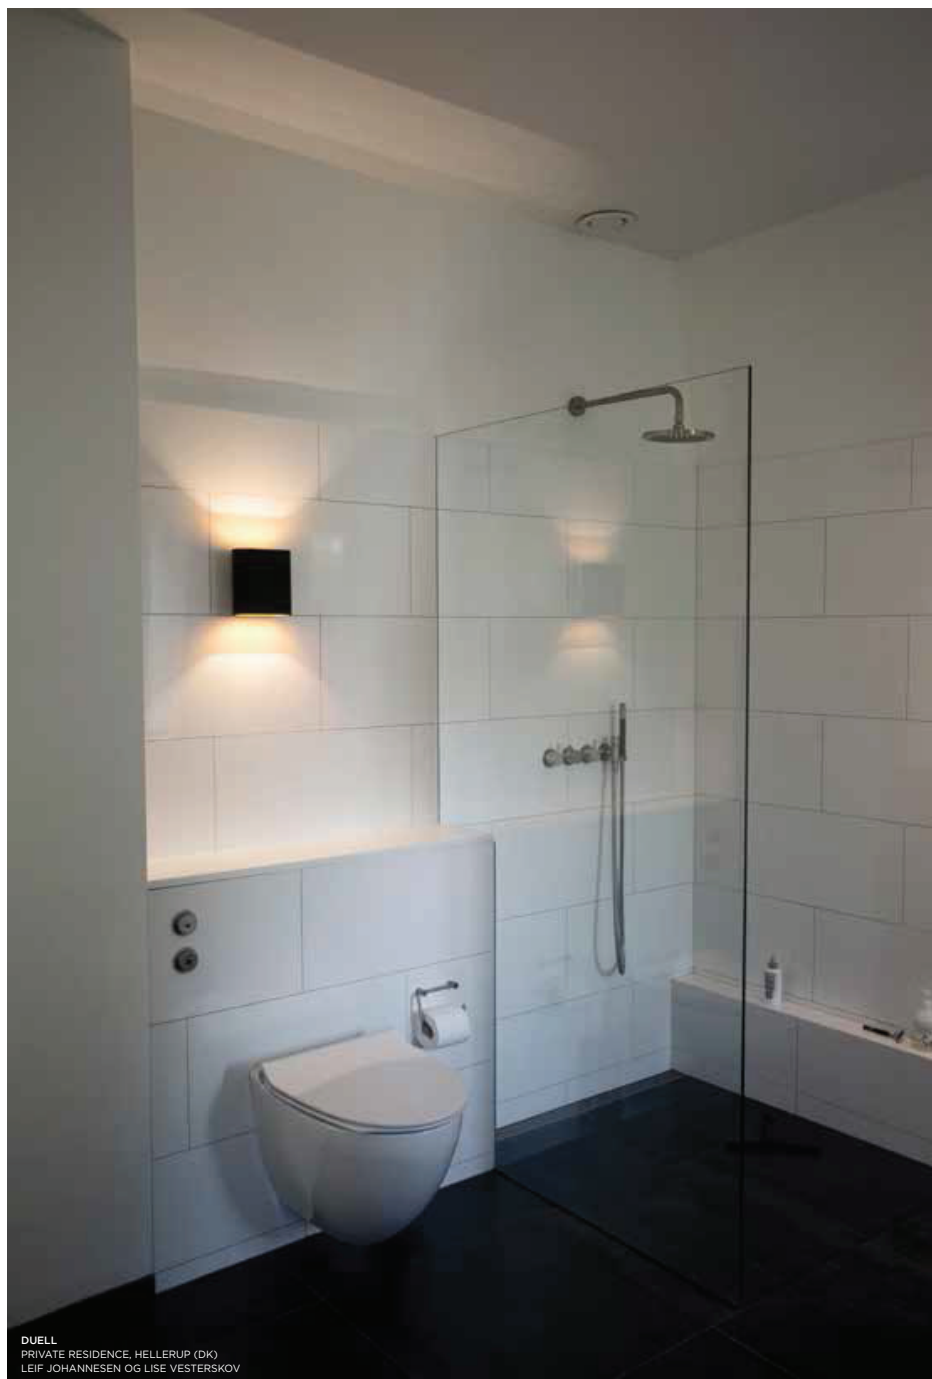

Duell

DUELL
PRIVATE RESIDENCE, HELLERUP (DK)
LEIF JOHANNESSEN OG LISE VESTERSKOV