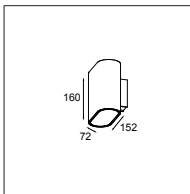

Duell wall LED 900lm GI

2X LED ARRAY INCL. 10.5W

±
230V
▲
IP20
GWT 960°
1.20KG
◀ ▶

NOT DIMMABLE	WARM WHITE 2700K / CRI90+
black struc - gold interior	11074532
cacao bronze - black	11074568
metallic blue - alu	11074569
silky grey - champagne	11074559
white struc - champagne interior	11074509

1-10V/PUSHDIM	WARM WHITE 2700K / CRI90+
black struc - gold interior	11074632
cacao bronze - black	11074668
metallic blue - alu	11074669
silky grey - champagne	11074659
white struc - champagne interior	11074609

HALOGEN 230V