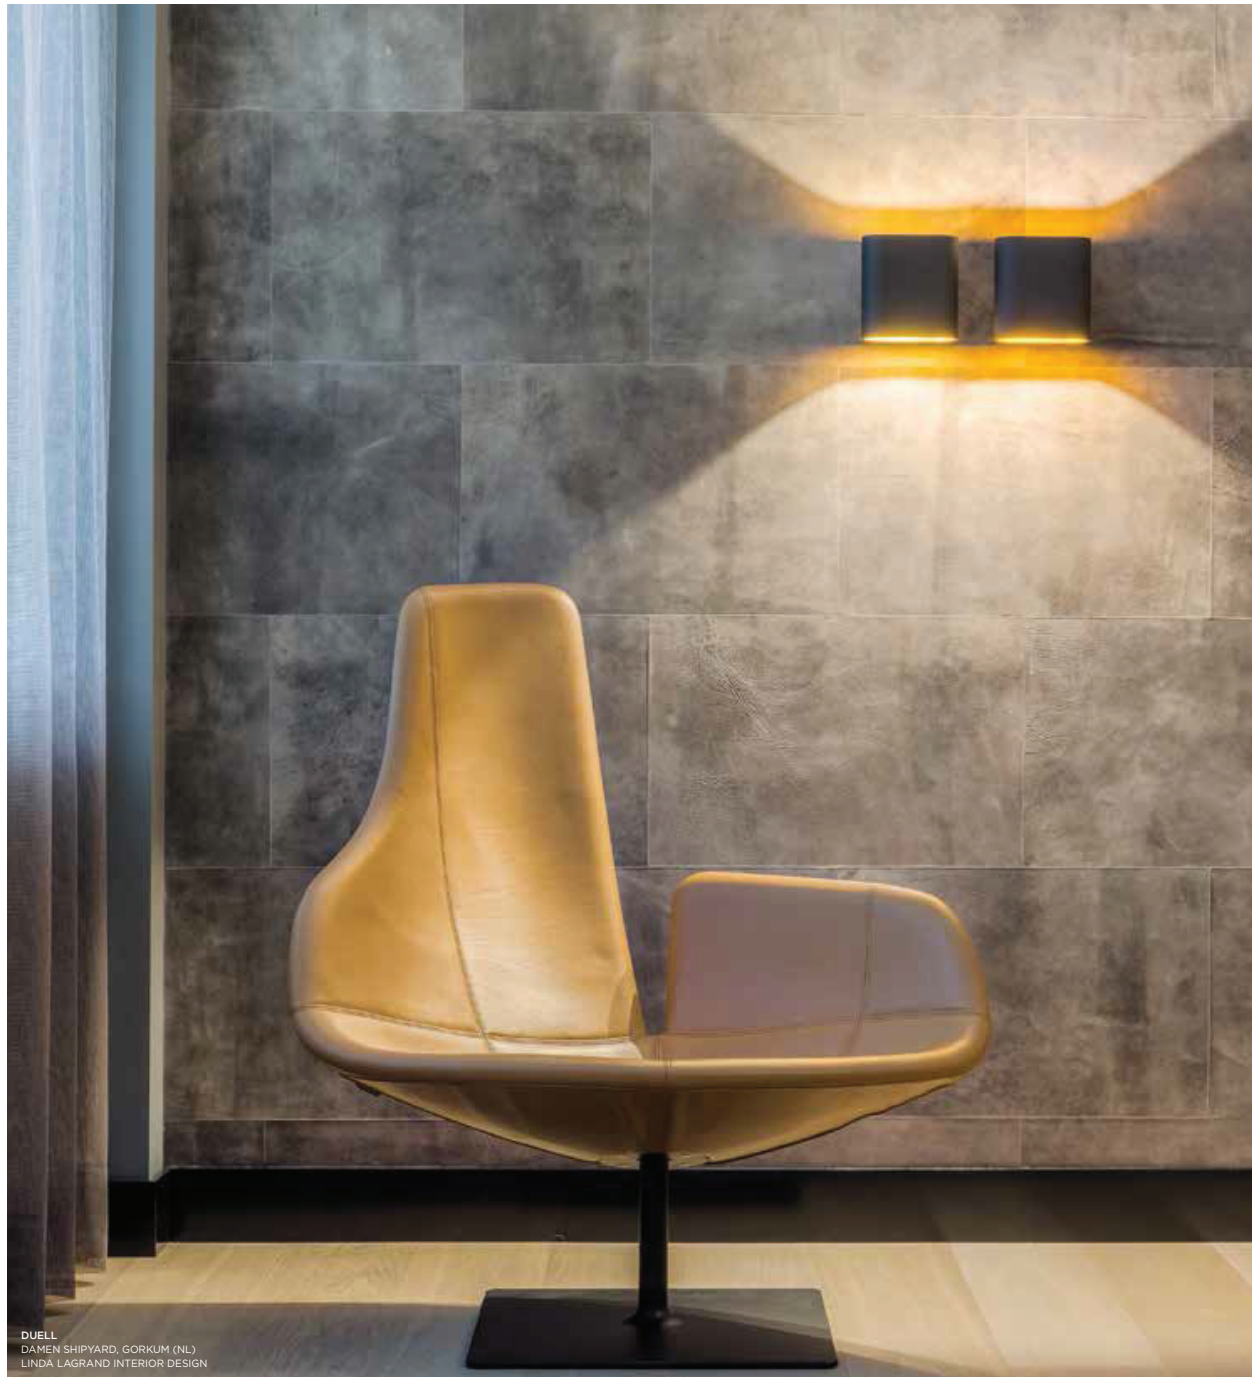

Duell

DUELL
DAMEN SHIPYARD, GORKUM (NL)
LINDA LAGRAND INTERIOR DESIGN