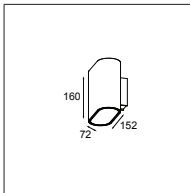

Duell wall R7s

1X QT-DE R7S MAX. 150W

±
230V
▲
R
IP20
GWT 960°
0.85KG
◀ ▶

black struc (gold interior)	11070632
white struc (champagne interior)	11070609