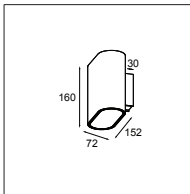

DUELL WALL, CACAO BRONZE - BLACK

Duell

ECO LED GI

Duell wall IP44 LED GI

2X HIGH POWER LED INCL. 2W

±
230V
✕
IP44
GWT 960°
0.85KG
◀ ▶

	WARM WHITE 3000K / CRI80	ICE WHITE 6300K / CRI80
black struc - gold interior	11071132	11071232
white struc - champagne interior	11071109	11071209