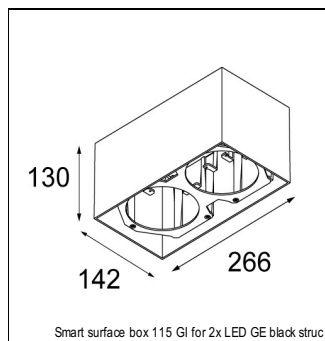

SMART KUP 115 LED GE

ACCESSORIES

GYPKIT

12290530 | GYPKIT 190X190 - Ø108

CONBOX

10889830 | CONBOX 190X192X130X256

MASK

12810032 | SMART MASK 115 1X BLACK STRUC
12810046 | SMART MASK 115 1X GOLD
12810009 | SMART MASK 115 1X WHITE STRUC
12810132 | SMART MASK 115 2X BLACK STRUC
12810146 | SMART MASK 115 2X GOLD
12810109 | SMART MASK 115 2X WHITE STRUC

SURFACE-BOX

12800032 | SMART SURFACE BOX 115 GI FOR 1X LED GE BLACK STRUC
12800009 | SMART SURFACE BOX 115 GI FOR 1X LED GE WHITE STRUC
12800132 | SMART SURFACE BOX 115 1-10V/PUSHDIM GI FOR 1X LED GE BLACK STRUC
12800109 | SMART SURFACE BOX 115 1-10V/PUSHDIM GI FOR 1X LED GE WHITE STRUC
12800232 | SMART SURFACE BOX 115 DALI GI FOR 1X LED GE BLACK STRUC
12800209 | SMART SURFACE BOX 115 DALI GI FOR 1X LED GE WHITE STRUC
12801032 | SMART SURFACE BOX 115 GI FOR 2X LED GE BLACK STRUC
12801009 | SMART SURFACE BOX 115 GI FOR 2X LED GE WHITE STRUC
12801132 | SMART SURFACE BOX 115 1-10V/PUSHDIM GI FOR 2X LED GE BLACK STRUC
12801109 | SMART SURFACE BOX 115 1-10V/PUSHDIM GI FOR 2X LED GE WHITE STRUC
12801232 | SMART SURFACE BOX 115 DALI GI FOR 2X LED GE BLACK STRUC
12801209 | SMART SURFACE BOX 115 DALI GI FOR 2X LED GE WHITE STRUC

RECESSED-FRAME

12810230 | RECESSED RING Ø127 H100

SURFACE-TUBED

13140332 | SMART SURFACE TUBED 115 LED DALI GI BLACK STRUC
13140324 | SMART SURFACE TUBED 115 LED DALI GI BRUSHED ALU
13140309 | SMART SURFACE TUBED 115 LED DALI GI WHITE STRUC