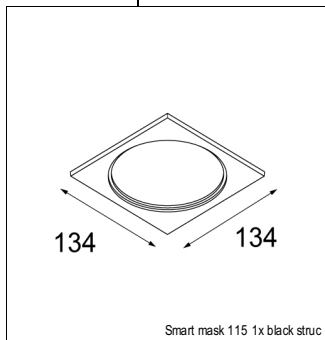

SMART KUP 115 LED GE

ACCESSORIES

GYPKIT

12290530 | GYPKIT 190X190 - Ø108

CONBOX

10889830 | CONBOX 190X192X130X256

MASK

12810032 | SMART MASK 115 1X BLACK STRUC
12810046 | SMART MASK 115 1X GOLD
12810009 | SMART MASK 115 1X WHITE STRUC
12810132 | SMART MASK 115 2X BLACK STRUC
12810146 | SMART MASK 115 2X GOLD
12810109 | SMART MASK 115 2X WHITE STRUC

SURFACE-BOX

12800032 | SMART SURFACE BOX 115 GI FOR 1X LED GE BLACK STRUC
12800009 | SMART SURFACE BOX 115 GI FOR 1X LED GE WHITE STRUC
12800132 | SMART SURFACE BOX 115 1-10V/PUSHDIM GI FOR 1X LED GE BLACK STRUC
12800109 | SMART SURFACE BOX 115 1-10V/PUSHDIM GI FOR 1X LED GE WHITE STRUC
12800232 | SMART SURFACE BOX 115 DALI GI FOR 1X LED GE BLACK STRUC
12800209 | SMART SURFACE BOX 115 DALI GI FOR 1X LED GE WHITE STRUC
12801032 | SMART SURFACE BOX 115 GI FOR 2X LED GE BLACK STRUC
12801009 | SMART SURFACE BOX 115 GI FOR 2X LED GE WHITE STRUC
12801132 | SMART SURFACE BOX 115 1-10V/PUSHDIM GI FOR 2X LED GE BLACK STRUC
12801109 | SMART SURFACE BOX 115 1-10V/PUSHDIM GI FOR 2X LED GE WHITE STRUC
12801232 | SMART SURFACE BOX 115 DALI GI FOR 2X LED GE BLACK STRUC
12801209 | SMART SURFACE BOX 115 DALI GI FOR 2X LED GE WHITE STRUC

RECESSED-FRAME

12810230 | RECESSED RING Ø127 H100

SURFACE-TUBED

13140332 | SMART SURFACE TUBED 115 LED DALI GI BLACK STRUC
13140324 | SMART SURFACE TUBED 115 LED DALI GI BRUSHED ALU
13140309 | SMART SURFACE TUBED 115 LED DALI GI WHITE STRUC