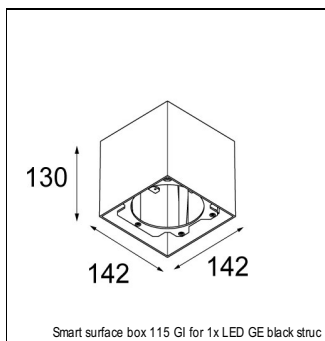

SMART KUP 115 LED GE

ACCESSORIES

GYPKIT

12290530 | GYPKIT 190X190 - Ø108

CONBOX

10889830 | CONBOX 190X192X130X256

MASK

12810032 | SMART MASK 115 1X BLACK STRUC
12810046 | SMART MASK 115 1X GOLD
12810009 | SMART MASK 115 1X WHITE STRUC
12810132 | SMART MASK 115 2X BLACK STRUC
12810146 | SMART MASK 115 2X GOLD
12810109 | SMART MASK 115 2X WHITE STRUC

SURFACE-BOX

12800032 | SMART SURFACE BOX 115 GI FOR 1X LED GE BLACK STRUC
12800009 | SMART SURFACE BOX 115 GI FOR 1X LED GE WHITE STRUC
12800132 | SMART SURFACE BOX 115 1-10V/PUSHDIM GI FOR 1X LED GE BLACK STRUC
12800109 | SMART SURFACE BOX 115 1-10V/PUSHDIM GI FOR 1X LED GE WHITE STRUC
12800232 | SMART SURFACE BOX 115 DALI GI FOR 1X LED GE BLACK STRUC
12800209 | SMART SURFACE BOX 115 DALI GI FOR 1X LED GE WHITE STRUC
12801032 | SMART SURFACE BOX 115 GI FOR 2X LED GE BLACK STRUC
12801009 | SMART SURFACE BOX 115 GI FOR 2X LED GE WHITE STRUC
12801132 | SMART SURFACE BOX 115 1-10V/PUSHDIM GI FOR 2X LED GE BLACK STRUC
12801109 | SMART SURFACE BOX 115 1-10V/PUSHDIM GI FOR 2X LED GE WHITE STRUC
12801232 | SMART SURFACE BOX 115 DALI GI FOR 2X LED GE BLACK STRUC
12801209 | SMART SURFACE BOX 115 DALI GI FOR 2X LED GE WHITE STRUC

RECESSED-FRAME

12810230 | RECESSED RING Ø127 H100

SURFACE-TUBED

13140332 | SMART SURFACE TUBED 115 LED DALI GI BLACK STRUC
13140324 | SMART SURFACE TUBED 115 LED DALI GI BRUSHED ALU
13140309 | SMART SURFACE TUBED 115 LED DALI GI WHITE STRUC