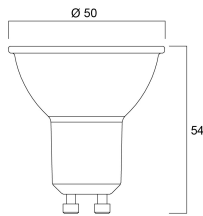

PHOTOMETRY

TECHNICAL DRAWINGS

SYLVANIA

RefLED ES50

RefLED ES50 V6 450LM 840 36 SL

0029179

0029179

7
kWh/1000h