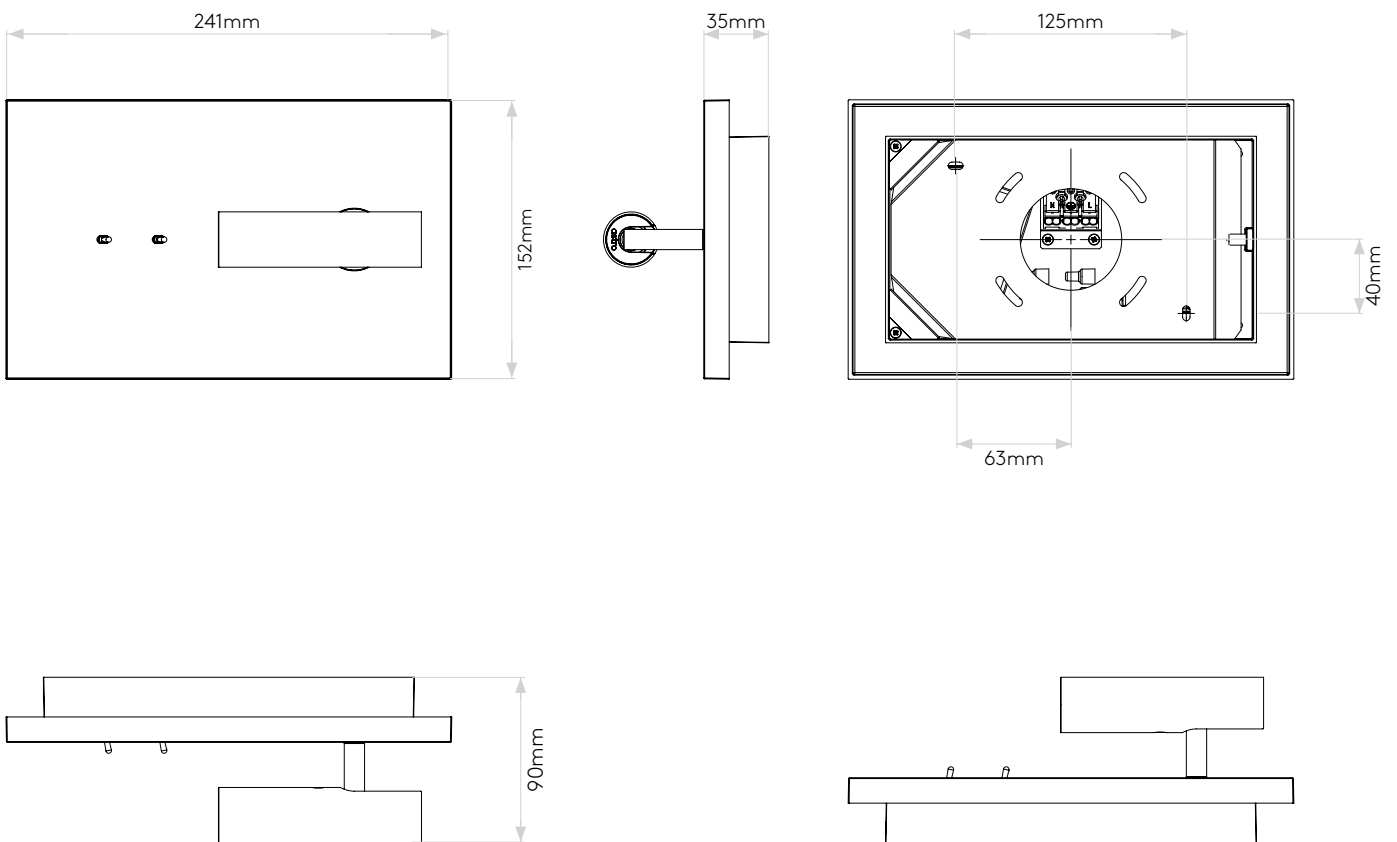

Please note that some dimensions may vary slightly due to manufacturing tolerances, this includes cable entry and fixing holes

Veuillez noter que certaines dimensions peuvent varier légèrement en raison des tolérances de fabrication, y compris l'entrée de câble et les trous de fixation.

Bitte beachten Sie, dass die Maße Fertigungstoleranzen unterliegen und daher in geringem Umfang von der angegebenen Größe abweichen können. Dies gilt auch für Kabeingänge und Befestigungslöcher.

Si prega notare che possono esserci piccole variazioni in alcune dimensioni dovute alle tolleranze di produzione, queste includono l'ingresso del cavo e i fori di fissaggio.