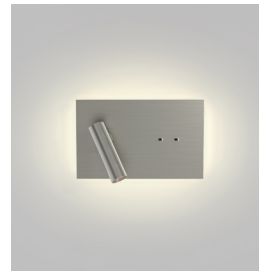

Code: 1352042
Finish: Matt Nickel