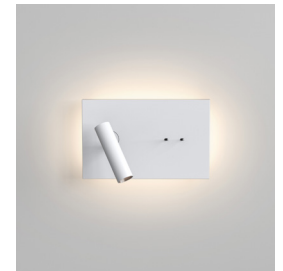

Code: 1352043
Finish: Matt White

Main Lamp Electrical

Switched:	Yes
Dimmable:	No
Dimming Method:	-
Supply Frequency (Hz):	50/60
Driver/Ballast Voltage (V):	220-240
Driver Lifetime (hrs):	30000
Efficacy (lm/W):	16

Secondary Lamp Electrical:

Supply Frequency (Hz):	50-60
Driver/Ballast Voltage (V):	100-240
Driver Lifetime (hrs):	100000
Efficacy (lm/W):	36

To maintain this product to its best condition, please view our care and cleaning guide on the support section of the astro website.

Pour entretenir au mieux ce produit, veuillez consulter notre guide d'entretien et de nettoyage, dans la rubrique d'aide sur le site Web d'Astro.

Um dieses Produkt im besten Zustand zu erhalten, beachten Sie bitte unseren Leitfaden zu Pflege und Reinigung im Abschnitt „Support“ auf der Astro-Website.

Per mantenere questo prodotto nelle sue migliori condizioni, consultare la nostra guida per la manutenzione e la pulizia nella sezione dedicata all'assistenza del sito Web Astro.