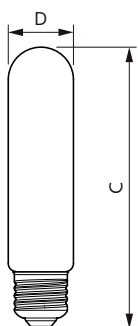

Maatschets

Product	D	C
MAS VLE LEDBulbD4-25W E27 T32 GOLD SP G	33 mm	137 mm

Fotometrische gegevens

Light Distribution Diagram - MAS VLE LEDBulbD4-25W E27 T32 GOLD SP G

General uniform lighting - MAS VLE LEDBulbD4-25W E27 T32 GOLD SP G