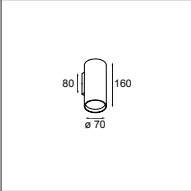

Nude

ECO LED

Nude wall 1x LED retrofit

1X LED PAR20 INCL. 6.5W

⊕ 230V R,L IP20 GWT 960° 0.66KGG ◀ ▶

	WARM WHITE 2700K / CR180
	MEDIUM 25°
brushed alu	10922124
white struc	10922109

HALOGEN 230V

Nude wall 1x PAR20

	230V		IP20	GWT 960°		0.70KG	
--	------	--	------	----------	--	--------	--

brushed alu	10921124
white struc	10921109

Nude

NUDE
PRIVATE RESIDENCE, AMSTERDAM (NL)

Nude

NUDE
PRIVATE RESIDENCE, PITTEM (BE)
D/M VERCRUYSE INTERIEURARCHITECTEN