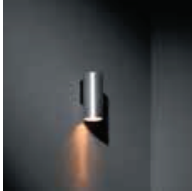

NUDE

design in cooperation with
joël classe

see also:

p. 282

p. 282

p. 652

Stylised cylinder

Nude, the wall-mounted version is available as a downlighter or both an up- and downlighter. Nude's pure geometrical shapes are excellent to create a nice lighting experience on the walls and reinforce the architecture. Nude, wall mounted is available in different sizes and diameters depending on the used light sources.

Nude

ECO LED

Nude wall 1x LED retrofit

1X LED PAR20 INCL. 6.5W

⊕ 230V R,L IP20 GWT 960° 0.66KGG ◀ ▶

	WARM WHITE 2700K / CR180
	MEDIUM 25°
brushed alu	10922124
white struc	10922109

HALOGEN 230V

Nude wall 1x PAR20

1X QPAR 20 E27 MAX. 50W

⊕ 230V R IP20 GWT 960° 0.35KGG ◀ ▶

brushed alu	10920724
white struc	10920709

HALOGEN 230V

Nude wall 1x PAR30

1X QPAR 30 E27 MAX. 75W

⊕ 230V R IP20 GWT 960° 0.50KGG ◀ ▶

brushed alu	10921024
white struc	10921009