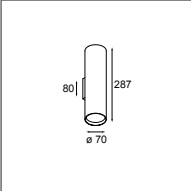

1X QPAR 20 E27 MAX. 50W

⊕ 230V R IP20 GWT 960° 0.35KGG ◀ ▶

brushed alu	10920724
white struc	10920709

HALOGEN 230V

Nude wall 1x PAR30

1X QPAR 30 E27 MAX. 75W

⊕ 230V R IP20 GWT 960° 0.50KGG ◀ ▶

brushed alu	10921024
white struc	10921009

ECO LED

Nude wall 2x LED retrofit

2X LED PAR20 INCL. 6.5W

⊕ 230V R,L IP20 GWT 960° 1.10KGG ◀ ▶

	WARM WHITE 2700K / CR180
	MEDIUM 25°
brushed alu	10922224
white struc	10922209

Nude

HALOGEN 230V

Nude wall 2x PAR20

	230V		IP20	GWT 960°		0.70KG	
--	------	--	------	----------	--	--------	--

brushed alu	10921124
white struc	10921109

Nude

NUDE
PRIVATE RESIDENCE, AMSTERDAM (NL)

Nude

NUDE
PRIVATE RESIDENCE, PITTEM (BE)
D/M VERCRUYSE INTERIEURARCHITECTEN