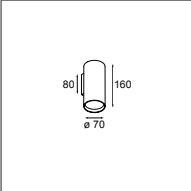

Nude

ECO LED

Nude wall 1x LED retrofit

1X LED PAR20 INCL. 6.5W

⊕ 230V R,L IP20 GWT 960° 0.66KGG ◀ ▶

	WARM WHITE 2700K / CR180
	MEDIUM 25°
brushed alu	10922124
white struc	10922109

HALOGEN 230V

Nude wall 1x PAR20

1X QPAR 20 E27 MAX. 50W

⊕ 230V R IP20 GWT 960° 0.35KGG ◀ ▶

brushed alu	10920724
white struc	10920709

HALOGEN 230V

Nude wall 1x PAR30

1X QPAR 30 E27 MAX. 75W

⊕ 230V R IP20 GWT 960° 0.50KGG ◀ ▶

brushed alu	10921024
white struc	10921009

	230V		IP20	GWT 960°		0.70KG	
--	------	--	------	----------	--	--------	--

brushed alu	10921124
white struc	10921109

Nude

NUDE
PRIVATE RESIDENCE, AMSTERDAM (NL)

Nude

NUDE
PRIVATE RESIDENCE, PITTEM (BE)
D/M VERCRUYSE INTERIEURARCHITECTEN