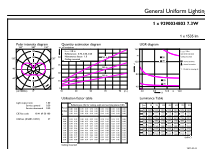

Schéma dimensionnel

MAS LEDBulbND7.3-100WE27840 A70 FRG UE

Product	D	C
MAS LEDBulbND7.3-100WE27840 A70 FRG UE	70 mm	127 mm

Données photométriques

General uniform lighting

Spectral Power Distribution Colour