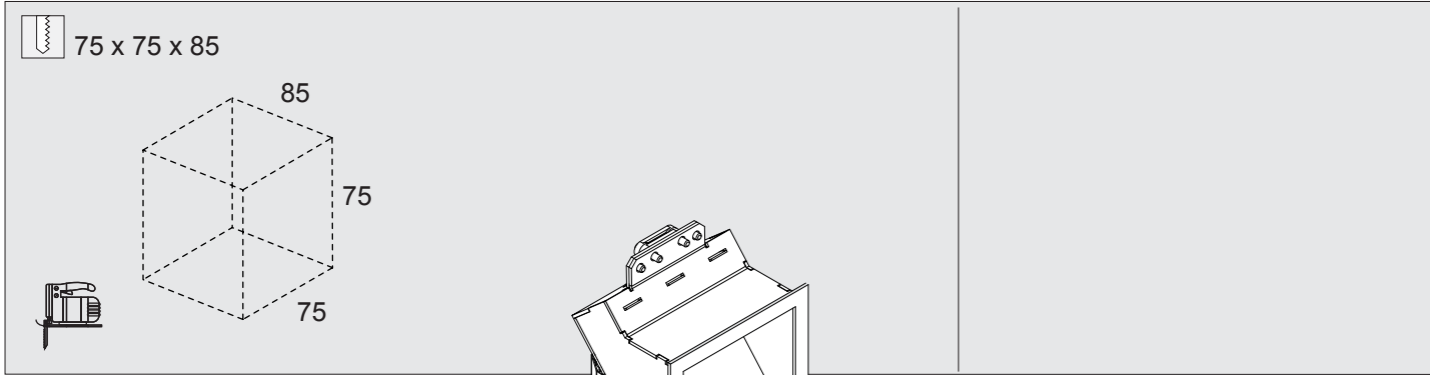

# HELI 1 SCREEN LED

DELTA LIGHT