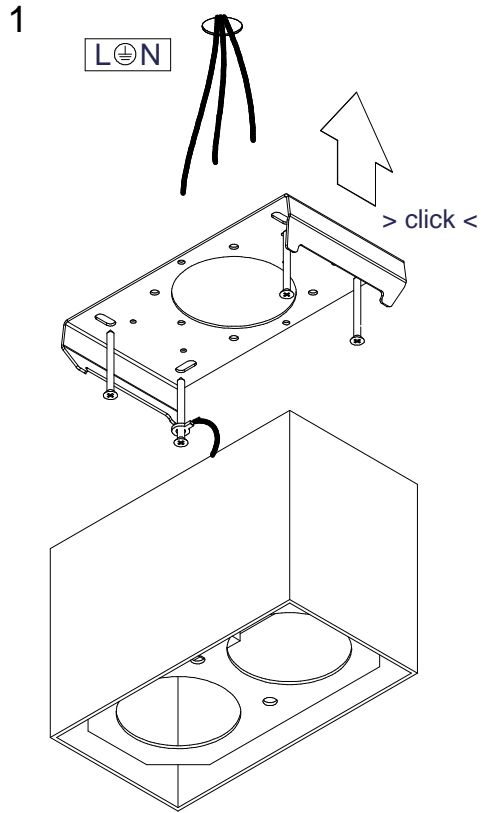

Smart SBD 82 GI for 2xLED

125150XX

Lamptype : 2x LED 10.5W (500mA)

Mask not included !
1 Smart GE per driver
Smart GE not included!

CAN ONLY BE USED WITH
 124110XX Smart Cake 82 LED<900L2,7KM GE
 124410XX Smart Lotis 82 LED<900L2,7KM GE
 124710XX Smart Kup 82 LED<900L2,7KM GE
 124111XX Smart Cake 82 LED<900L4KM GE
 124411XX Smart Lotis 82 LED<900L4KM GE
 124711XX Smart Kup 82 LED<900L4KM GE

124420XX Smart Lotis 82 IP LED<900L2,7KM GE *
 124720XX Smart Kup 82 IP LED<900L2,7KM GE *
 124120XX Smart Cake 82 IP LED<900L2,7KM GE *

MUST BE USED WITH
 125001XX Smart mask 82 2Lx

* in combination with Surface Box = IP20