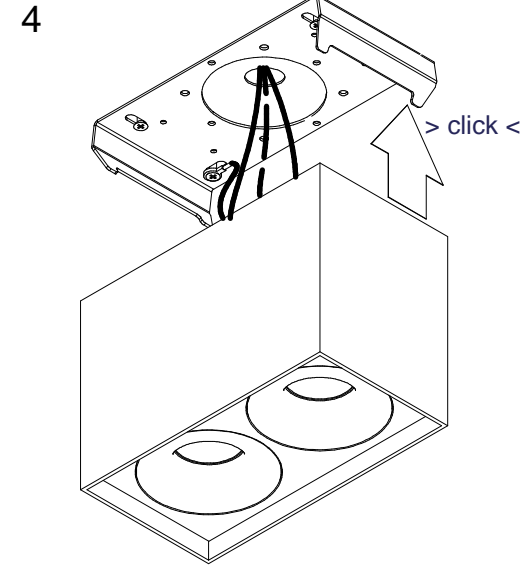

Smart SBD 82 GI for 2xLED

125150XX

Lamptype : 2x LED 10.5W (500mA)

Mask not included !
1 Smart GE per driver
Smart GE not included!

CAN ONLY BE USED WITH
 124110XX Smart Cake 82 LED<900L2,7KM GE
 124410XX Smart Lotis 82 LED<900L2,7KM GE
 124710XX Smart Kup 82 LED<900L2,7KM GE
 124111XX Smart Cake 82 LED<900L4KM GE
 124411XX Smart Lotis 82 LED<900L4KM GE
 124711XX Smart Kup 82 LED<900L4KM GE

124420XX Smart Lotis 82 IP LED<900L2,7KM GE *
 124720XX Smart Kup 82 IP LED<900L2,7KM GE *
 124120XX Smart Cake 82 IP LED<900L2,7KM GE *

MUST BE USED WITH
 125001XX Smart mask 82 2Lx

* in combination with Surface Box = IP20