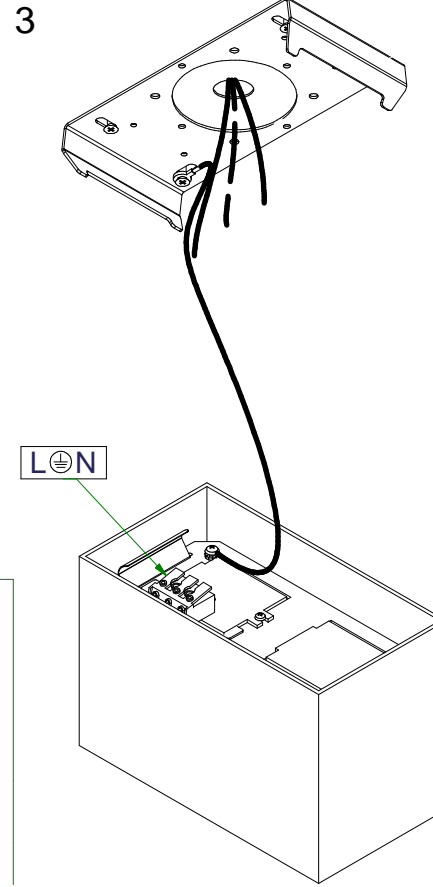

Smart SBD 82 GI for 2xLED

125150XX

Lamptype : 2x LED 10.5W (500mA)

Mask not included !
1 Smart GE per driver
Smart GE not included!

CAN ONLY BE USED WITH
 124110XX Smart Cake 82 LED<900L2,7KM GE
 124410XX Smart Lotis 82 LED<900L2,7KM GE
 124710XX Smart Kup 82 LED<900L2,7KM GE
 124111XX Smart Cake 82 LED<900L4KM GE
 124411XX Smart Lotis 82 LED<900L4KM GE
 124711XX Smart Kup 82 LED<900L4KM GE

124420XX Smart Lotis 82 IP LED<900L2,7KM GE *
 124720XX Smart Kup 82 IP LED<900L2,7KM GE *
 124120XX Smart Cake 82 IP LED<900L2,7KM GE *

MUST BE USED WITH
 125001XX Smart mask 82 2Lx

* in combination with Surface Box = IP20