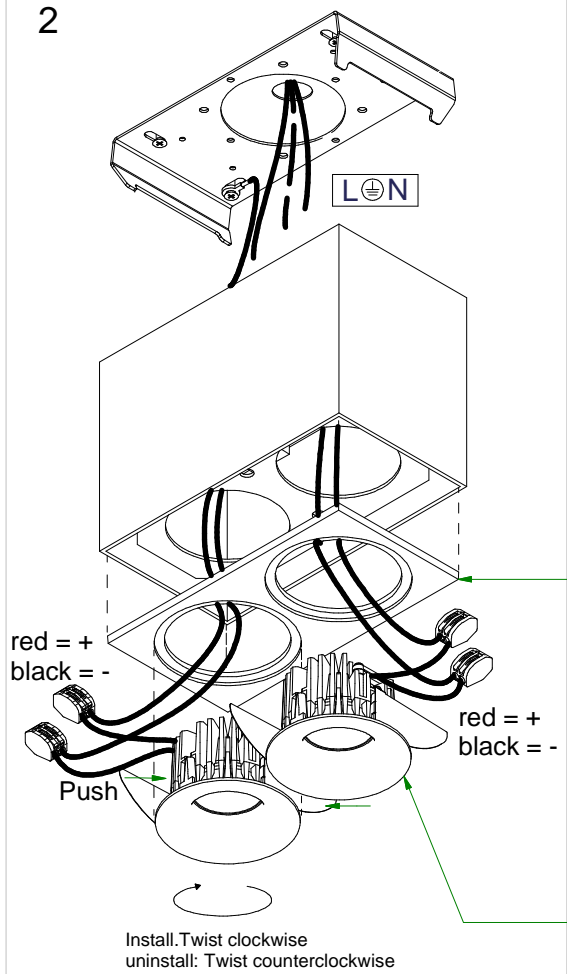

Smart SBD 82 GI for 2xLED

125150XX

Lamptype : 2x LED 10.5W (500mA)

Mask not included !
1 Smart GE per driver
Smart GE not included!

CAN ONLY BE USED WITH
 124110XX Smart Cake 82 LED<900L2,7KM GE
 124410XX Smart Lotis 82 LED<900L2,7KM GE
 124710XX Smart Kup 82 LED<900L2,7KM GE
 124111XX Smart Cake 82 LED<900L4KM GE
 124411XX Smart Lotis 82 LED<900L4KM GE
 124711XX Smart Kup 82 LED<900L4KM GE

124420XX Smart Lotis 82 IP LED<900L2,7KM GE *
 124720XX Smart Kup 82 IP LED<900L2,7KM GE *
 124120XX Smart Cake 82 IP LED<900L2,7KM GE *

MUST BE USED WITH
 125001XX Smart mask 82 2Lx

* in combination with Surface Box = IP20