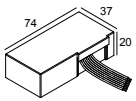

## ENTERO RD-S TRIMLESS 92745 W

28425 9230 W

**300 48 700 ED5** LED POWER CONVERTER 48V-DC to 700 mA-DC / 25W DIM5

1->2

**300 48 700 MDL** LED POWER CONVERTER 48V-DC to 700 mA-DC / 25W MDL

1->2

**300 48 700 WDL** LED POWER CONVERTER 48V-DC to 700 mA-DC / 25W WDL