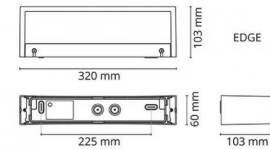

Control/Dimming

Type:	Trailing edge dimming