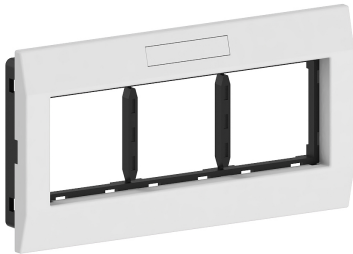

Date: 22.03.2023

Adapter frame triple AR-3H-9010, front-locking, BR/BRA/BRS, 45x45 mm, pure white**Product description**

Triple mounting frame for accommodating compact M45 built-in devices in 45x45 mm format (3 single installation devices or one multiple socket outlet), consisting of mounting support and cover frame with labelling field 8x40mm, for installation in wall trunking with a 76.5 mm wide fixing track, for horizontal device installation.

Basic data

Item number	4661
Product group	20-Wall installation
Packing unit	1 piece
EAN code	4018475283992
Tariff number	85381000

Technical features

Model	open
Number of units	3
Type of device	grid size 45
Material	plastic
Mounting method installation unit	snap
With connection space	no
Mounting method box	Front
Mounting track	76,5 mm