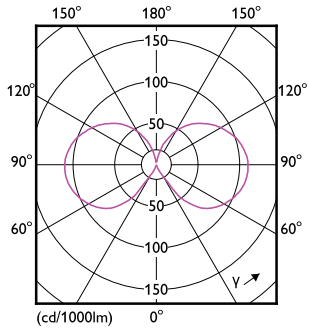

CorePro LED kaars- en kogellampen - Glas

Fotometrische gegevens

Candle B35 2-25W 250lm4000K E14 ND Clear