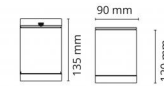

Protection

Luminaire class:	Class I
Ingress protection rating:	IP65
Vandal class:	IK08