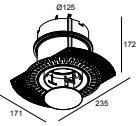

28400 0010 MOUNTING KIT ENTERO RD-S O.F.A.

Montage kit spanplafond

28400 0070 MOUNTING KIT ENTERO RD-S CSC

28400 0130 MOUNTING KIT ENTERO RD-S WSC

Montage kit - side air + light

29810 0110 MOUNTING KIT SIDE AIR 105

ENTERO RD-S TRIMLESS IP TW 96545 B

28452 9030 B

Montage kit - side air only

29810 0100 MOUNTING KIT SIDE AIR ONLY 1

Montage kit - top air only

29810 0200 MOUNTING KIT TOP AIR ONLY 1

Montage kit - no air

29810 0120 MOUNTING KIT NO AIR 105