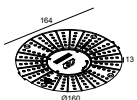

kit de montage

29510 0020

MOUNTING KIT PLAT-OH! TRIMLESS

Notes: