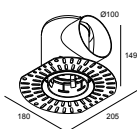

Montage kit - side air + light

29810 0110 MOUNTING KIT SIDE AIR 105