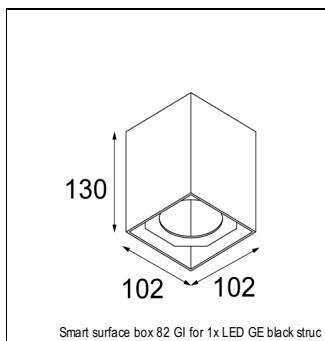

SMART CAKE 82 IP54 LED GE

ACCESSORIES

GYPKIT

12290130	GYPKIT 190X190 - Ø70
12291030	GYPKIT 210X190-2XØ70

CONBOX

10889830	CONBOX 190X192X130X256

MASK

12500032	SMART MASK 82 1X BLACK STRUC
12500046	SMART MASK 82 1X GOLD
12500009	SMART MASK 82 1X WHITE STRUC
12500132	SMART MASK 82 2X BLACK STRUC
12500146	SMART MASK 82 2X GOLD
12500109	SMART MASK 82 2X WHITE STRUC

SURFACE-BOX

12514032	SMART SURFACE BOX 82 GI FOR 1X LED GE BLACK STRUC
12514009	SMART SURFACE BOX 82 GI FOR 1X LED GE WHITE STRUC
12514132	SMART SURFACE BOX 82 1-10V/PUSHDIM GI FOR 1X LED GE BLACK STRUC
12514109	SMART SURFACE BOX 82 1-10V/PUSHDIM GI FOR 1X LED GE WHITE STRUC
12515032	SMART SURFACE BOX 82 GI FOR 2X LED GE BLACK STRUC
12515009	SMART SURFACE BOX 82 GI FOR 2X LED GE WHITE STRUC
12515132	SMART SURFACE BOX 82 1-10V/PUSHDIM GI FOR 2X LED GE BLACK STRUC
12515109	SMART SURFACE BOX 82 1-10V/PUSHDIM GI FOR 2X LED GE WHITE STRUC

RECESSED-FRAME

12500230	RECESSED RING Ø70 H100

SURFACE-TUBED

12845032	SMART SURFACE TUBED 82 LARGE LED GE BLACK STRUC
12845024	SMART SURFACE TUBED 82 LARGE LED GE BRUSHED ALU
12845009	SMART SURFACE TUBED 82 LARGE LED GE WHITE STRUC
12844032	SMART SURFACE TUBED 82 LARGE LED GI BLACK STRUC
12844024	SMART SURFACE TUBED 82 LARGE LED GI BRUSHED ALU
12844009	SMART SURFACE TUBED 82 LARGE LED GI WHITE STRUC