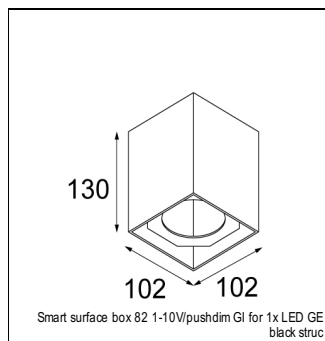

SMART CAKE 82 IP54 LED GE

ACCESSORIES

GYPKIT

12290130	GYPKIT 190X190 - Ø70
12291030	GYPKIT 210X190-2XØ70

CONBOX

10889830	CONBOX 190X192X130X256

MASK

12500032	SMART MASK 82 1X BLACK STRUC
12500046	SMART MASK 82 1X GOLD
12500009	SMART MASK 82 1X WHITE STRUC
12500132	SMART MASK 82 2X BLACK STRUC
12500146	SMART MASK 82 2X GOLD
12500109	SMART MASK 82 2X WHITE STRUC

SURFACE-BOX

12514032	SMART SURFACE BOX 82 GI FOR 1X LED GE BLACK STRUC
12514009	SMART SURFACE BOX 82 GI FOR 1X LED GE WHITE STRUC
12514132	SMART SURFACE BOX 82 1-10V/PUSHDIM GI FOR 1X LED GE BLACK STRUC
12514109	SMART SURFACE BOX 82 1-10V/PUSHDIM GI FOR 1X LED GE WHITE STRUC
12515032	SMART SURFACE BOX 82 GI FOR 2X LED GE BLACK STRUC
12515009	SMART SURFACE BOX 82 GI FOR 2X LED GE WHITE STRUC
12515132	SMART SURFACE BOX 82 1-10V/PUSHDIM GI FOR 2X LED GE BLACK STRUC
12515109	SMART SURFACE BOX 82 1-10V/PUSHDIM GI FOR 2X LED GE WHITE STRUC

RECESSED-FRAME

12500230	RECESSED RING Ø70 H100

SURFACE-TUBED

12845032	SMART SURFACE TUBED 82 LARGE LED GE BLACK STRUC
12845024	SMART SURFACE TUBED 82 LARGE LED GE BRUSHED ALU
12845009	SMART SURFACE TUBED 82 LARGE LED GE WHITE STRUC
12844032	SMART SURFACE TUBED 82 LARGE LED GI BLACK STRUC
12844024	SMART SURFACE TUBED 82 LARGE LED GI BRUSHED ALU
12844009	SMART SURFACE TUBED 82 LARGE LED GI WHITE STRUC