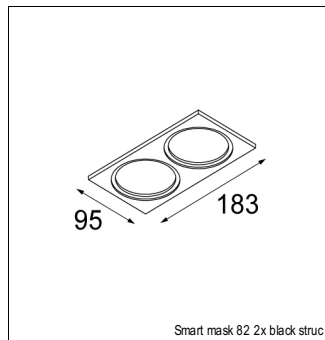

Art. Nr. 12412832

SPECIFICATIONS

Lamp	1x LED Array	
Gear / Transfo	LED gear not incl.	
Cut-out size	ø 70 h 60	
Weight	0.36kg	
Min. Distance	0.1 m	
IP	IP54	
Glow Wire Test	960°	
Source lifetime	50000 hrs	
CRI	90	
Power supply	500mA	350mA
	18.4Vf	17.8Vf
Connected load	9.2W	6.2W
Lumen	603lm	479lm
Efficacy	66lm/W	77lm/W
UGR	14	13
Adjustability	Not Applicable	
Remark	! 3500K on request ! can be combined with Smart mask ! can be combined with Smart surface box & surface tubed (surface/suspension)	

RECESSED-FRAME

12500230	RECESSED RING Ø70 H100
----------	------------------------

SURFACE-TUBED

12845032	SMART SURFACE TUBED 82 LARGE LED GE BLACK STRUC
12845024	SMART SURFACE TUBED 82 LARGE LED GE BRUSHED ALU
12845009	SMART SURFACE TUBED 82 LARGE LED GE WHITE STRUC
12844032	SMART SURFACE TUBED 82 LARGE LED GI BLACK STRUC
12844024	SMART SURFACE TUBED 82 LARGE LED GI BRUSHED ALU
12844009	SMART SURFACE TUBED 82 LARGE LED GI WHITE STRUC