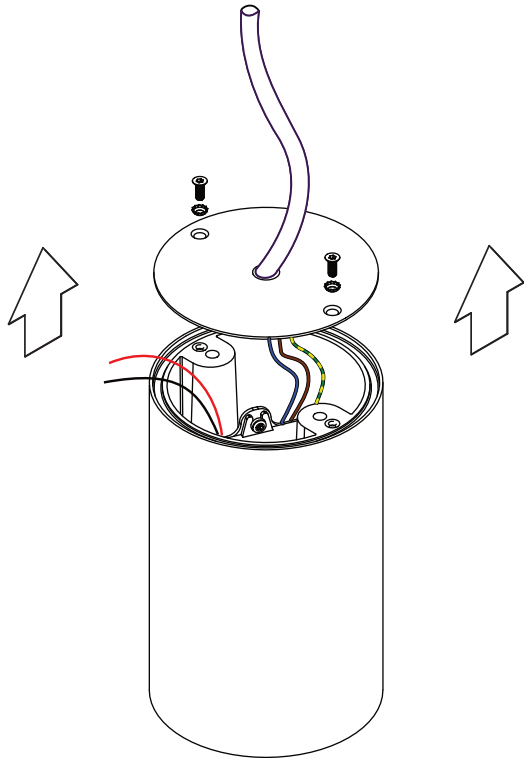

Smart surface tubed suspension 82 large LED GI

128420XX

VISUALIZATION WITH 'SMART LOTIS'
 READ 'CAN BE USED WITH' FOR ALL
 OTHER USEFUL 'SMART' PRODUCTS
 'SMART 82 GE' FIXTURE NOT INCLUDED

Open 'SMART TUBED' cover

Disconnect fixture connectors
 and pull wires through opening

install : Twist clockwise
 uninstall : Twist counterclockwise

Connect fixture and close
 tube cover (re-use included
 toothed washers & screws)