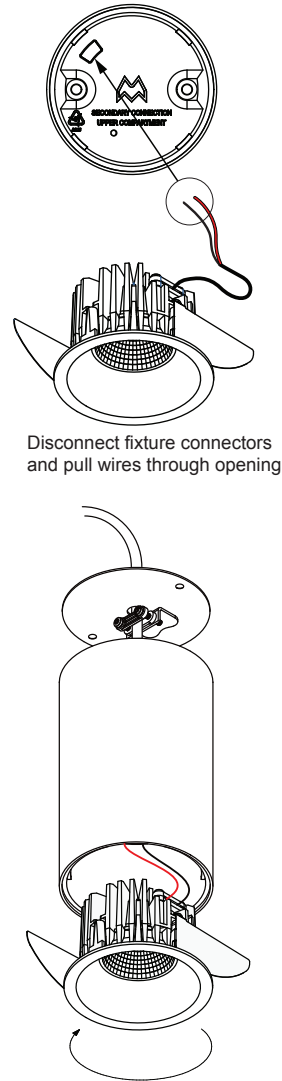

Smart surface tubed suspension 82 large LED GI

128420XX

VISUALIZATION WITH 'SMART LOTIS'
 READ 'CAN BE USED WITH' FOR ALL
 OTHER USEFUL 'SMART' PRODUCTS
 'SMART 82 GE' FIXTURE NOT INCLUDED

Open 'SMART TUBED' cover

Disconnect fixture connectors
 and pull wires through opening

install : Twist clockwise
 uninstall : Twist counterclockwise

Connect fixture and close
 tube cover (re-use included
 toothed washers & screws)

CAN BE USED WITH

- 12411XXX - Smart Cake 82 LED GE
- 12412XXX - Smart Cake 82 IP54 LED GE*
- 12441XXX - Smart Lotis 82 LED GE
- 12442XXX - Smart Lotis 82 IP54 LED GE*
- 12471XXX - Smart Kup 82 LED GE
- 12472XXX - Smart Kup 82 IP54 LED GE*