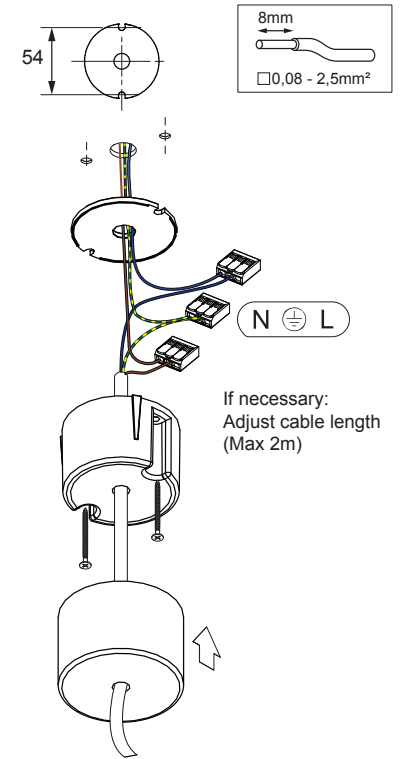

Smart surface tubed suspension 82 large LED GI

128420XX

VISUALIZATION WITH 'SMART LOTIS'
 READ 'CAN BE USED WITH' FOR ALL
 OTHER USEFUL 'SMART' PRODUCTS
 'SMART 82 GE' FIXTURE NOT INCLUDED

Open 'SMART TUBED' cover

Disconnect fixture connectors
 and pull wires through opening

install : Twist clockwise
 uninstall : Twist counterclockwise

Connect fixture and close
 tube cover (re-use included
 toothed washers & screws)