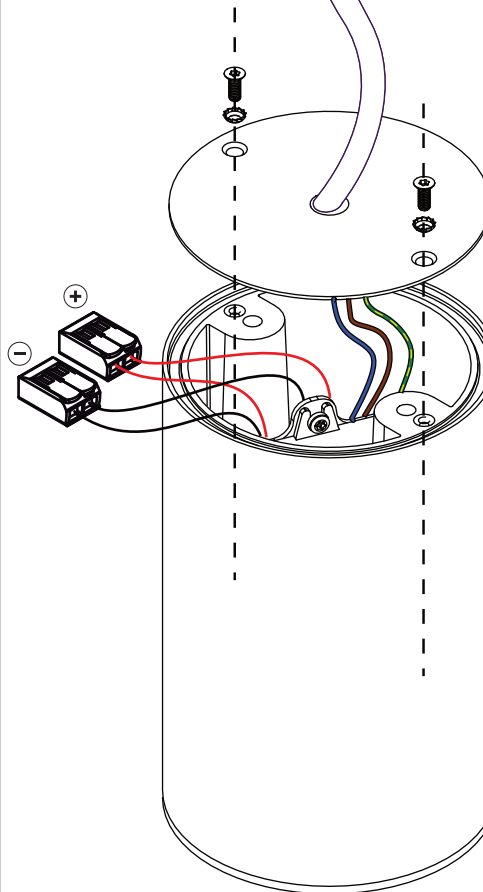

Smart surface tubed suspension 82 large LED GI

128420XX

VISUALIZATION WITH 'SMART LOTIS'
 READ 'CAN BE USED WITH' FOR ALL
 OTHER USEFUL 'SMART' PRODUCTS
 'SMART 82 GE' FIXTURE NOT INCLUDED

Open 'SMART TUBED' cover

Disconnect fixture connectors
 and pull wires through opening

install : Twist clockwise
 uninstall : Twist counterclockwise

Connect fixture and close
 tube cover (re-use included
 toothed washers & screws)