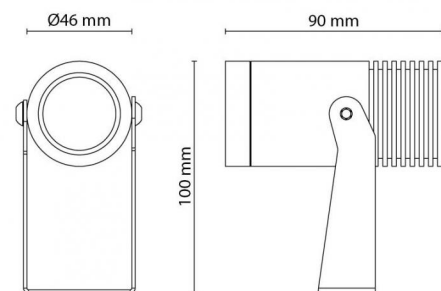

Housing:	Aluminium
Colour:	Graphite
Optics:	PMMA Polymethylmethacrylat

Mounting/Connection

Mounting:	Surface, Outdoor
Cable:	Cable 2m

Dimensions (mm)

Length (L):	90
Width (W):	46
Height (H):	100
Weight (brutto/netto):	0.46

Packaging

Packing dimensions: 150 x 110 x 65

7 0 2 1 9 8 6 3 0 0 0 1 7