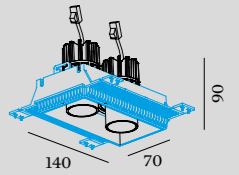

## 1.0 LED

LED 7/10W | 350-500mA | 18Vf  
COB 3-step | excl. power supply  
aluminium powder coated

0.19 kg IP20 0.3-1° 32°

86x86 35°/35° 355° 95

## 2.0 LED

2xLED 7/10W | 350-500mA | 18Vf  
COB 3-step | excl. power supply  
aluminium powder coated

0.34 kg IP20 0.3-1° 32°

86x156 35°/35° 355° 95

CODE	
155151W	155151B