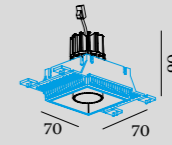

## 1.0 LED

LED 7/10W | 350-500mA | 18Vf  
COB 3-step | excl. power supply  
aluminium powder coated

0.19 kg IP20 0.3-1° 32°

86x86 35°/35° 355° 95