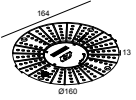

PLAT-OH! TRIMLESS 92736 W

29513 9220 W

21032 0305

LED POWER CONVERTER 48V-DC to 500 mA-DC / 22W DIM5

1->2

Montage kit

29510 0020 MOUNTING KIT PLAT-OH! TRIMLESS

Notes: