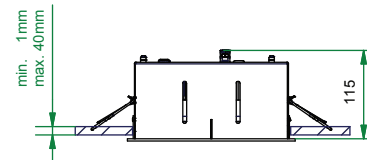

Mini multiple for 4x LED GE

131303XX

Don't connect the gear to 230V before the LEDs are connected to the gear!

Ceiling hole

Conbox has to combined with gypkit !!!
10400430+10420430

Gypkit :10420430 Mini-multiple 4Sxq gypkit

zwart / black /
noir / schwarz /
negro / negro /
черный

rood / red /
rouge / rot /
rojo / rosso /
красный

- 14070002 M LED MOD 70 2,7KS GE BI
- 14070009 M LED MOD 70 2,7KS GE WhStr
- 14070102 M LED MOD 70 2,7KM GE BI
- 14070109 M LED MOD 70 2,7KM GE WhStr
- 14070202 M LED MOD 70 2,7KF GE BI
- 14070209 M LED MOD 70 2,7KF GE WhStr
- 14070302 M LED MOD 70 3KS GE BI
- 14070309 M LED MOD 70 3KS GE WhStr
- 14070402 M LED MOD 70 3KM GE BI
- 14070409 M LED MOD 70 3KM GE WhStr
- 14070502 M LED MOD 70 3KF GE BI
- 14070509 M LED MOD 70 3KF GE WhStr
- 14070602 M LED MOD 70 4KS GE BI
- 14070609 M LED MOD 70 4KS GE WhStr
- 14070702 M LED MOD 70 4KM GE BI
- 14070709 M LED MOD 70 4KM GE WhStr
- 14070802 M LED MOD 70 4KF GE BI
- 14070809 M LED MOD 70 4KF GE WhStr

CAN BE USED WITH
Drivers:
see driver matrix - latest version on website
www.supermodular.com or check sales contact