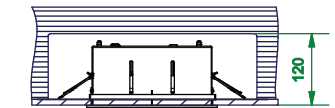

Mini multiple for 4x LED GE

131303XX

Don't connect the gear to 230V before the LEDs are connected to the gear!

Ceiling hole

Conbox has to combined with gypkit !!!
10400430+10420430

Gypkit :10420430 Mini-multiple 4Sxq gypkit