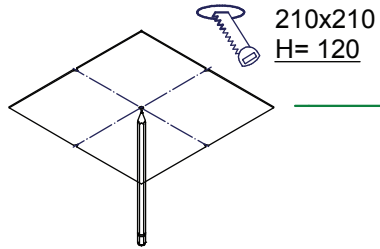

Mini multiple for 4x LED GE

131303XX

Don't connect the gear to 230V before the LEDs are connected to the gear!

Ceiling hole

Conbox has to combined with gypkit !!!
10400430+10420430

Gypkit :10420430 Mini-multiple 4Sxq gypkit