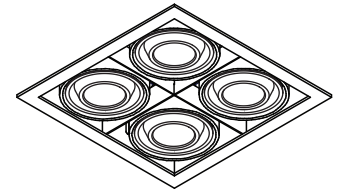

Mini multiple for 4x LED GE

131303XX

Don't connect the gear to 230V before the LEDs are connected to the gear!

Ceiling hole

Conbox has to combined with gypkit !!!
10400430+10420430

Gypkit :10420430 Mini-multiple 4Sxq gypkit

zwart / black /
noir / schwarz /
negro / negro /
черный

rood / red /
rouge / rot /
rojo / rosso /
красный

- 14070002 M LED MOD 70 2,7KS GE BI
- 14070009 M LED MOD 70 2,7KS GE WhStr
- 14070102 M LED MOD 70 2,7KM GE BI
- 14070109 M LED MOD 70 2,7KM GE WhStr
- 14070202 M LED MOD 70 2,7KF GE BI
- 14070209 M LED MOD 70 2,7KF GE WhStr
- 14070302 M LED MOD 70 3KS GE BI
- 14070309 M LED MOD 70 3KS GE WhStr
- 14070402 M LED MOD 70 3KM GE BI
- 14070409 M LED MOD 70 3KM GE WhStr
- 14070502 M LED MOD 70 3KF GE BI
- 14070509 M LED MOD 70 3KF GE WhStr
- 14070602 M LED MOD 70 4KS GE BI
- 14070609 M LED MOD 70 4KS GE WhStr
- 14070702 M LED MOD 70 4KM GE BI
- 14070709 M LED MOD 70 4KM GE WhStr
- 14070802 M LED MOD 70 4KF GE BI
- 14070809 M LED MOD 70 4KF GE WhStr