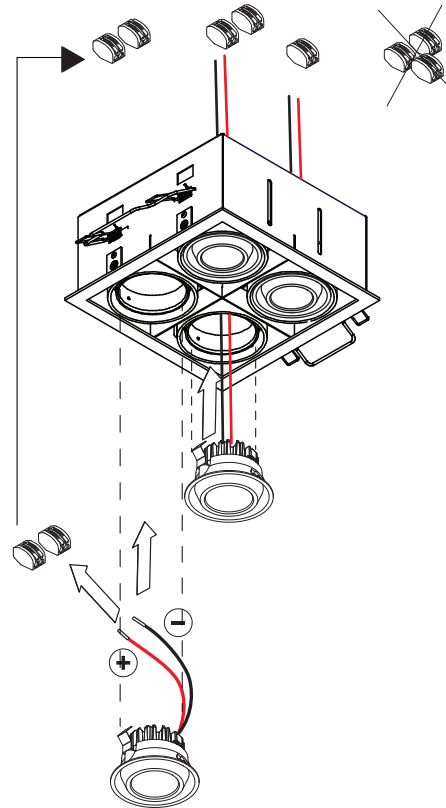

Mini multiple for 4x LED GE

131303XX

Don't connect the gear to 230V before the LEDs are connected to the gear!

Ceiling hole

Conbox has to combined with gypkit !!!
10400430+10420430

Gypkit :10420430 Mini-multiple 4Sxq gypkit

zwart / black /
noir / schwarz /
negro / negro /
черный

rood / red /
rouge / rot /
rojo / rosso /
красный

- 14070002 M LED MOD 70 2,7KS GE BI
- 14070009 M LED MOD 70 2,7KS GE WhStr
- 14070102 M LED MOD 70 2,7KM GE BI
- 14070109 M LED MOD 70 2,7KM GE WhStr
- 14070202 M LED MOD 70 2,7KF GE BI
- 14070209 M LED MOD 70 2,7KF GE WhStr
- 14070302 M LED MOD 70 3KS GE BI
- 14070309 M LED MOD 70 3KS GE WhStr
- 14070402 M LED MOD 70 3KM GE BI
- 14070409 M LED MOD 70 3KM GE WhStr
- 14070502 M LED MOD 70 3KF GE BI
- 14070509 M LED MOD 70 3KF GE WhStr
- 14070602 M LED MOD 70 4KS GE BI
- 14070609 M LED MOD 70 4KS GE WhStr
- 14070702 M LED MOD 70 4KM GE BI
- 14070709 M LED MOD 70 4KM GE WhStr
- 14070802 M LED MOD 70 4KF GE BI
- 14070809 M LED MOD 70 4KF GE WhStr