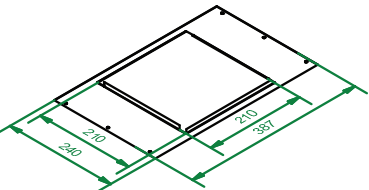

Mini multiple for 4x LED GE

131303XX

Don't connect the gear to 230V before the LEDs are connected to the gear!

Ceiling hole

Conbox has to combined with gypkit !!!
10400430+10420430

Gypkit :10420430 Mini-multiple 4Sxq gypkit