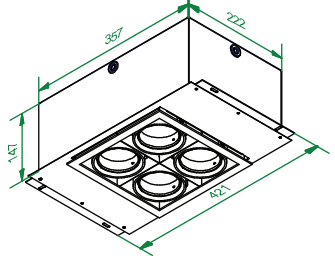

Mini multiple for 4x LED GE

131303XX

Don't connect the gear to 230V before the LEDs are connected to the gear!

Ceiling hole

Conbox has to combined with gypkit !!!
10400430+10420430

Gypkit :10420430 Mini-multiple 4Sxq gypkit