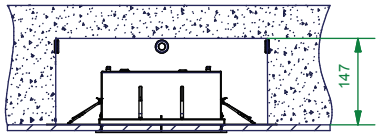

Mini multiple for 4x LED GE

131303XX

Don't connect the gear to 230V before the LEDs are connected to the gear!

Ceiling hole

Conbox has to combined with gypkit !!!
10400430+10420430

Gypkit :10420430 Mini-multiple 4Sxq gypkit