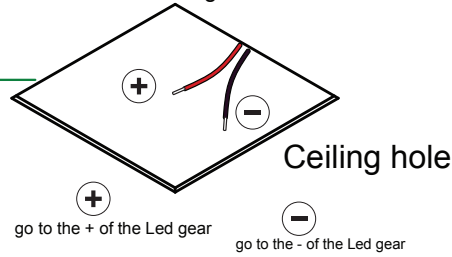

Mini multiple for 4x LED GE

131303XX

Don't connect the gear to 230V before the LEDs are connected to the gear!

Ceiling hole

Conbox has to combined with gypkit !!!
10400430+10420430

Gypkit :10420430 Mini-multiple 4Sxq gypkit