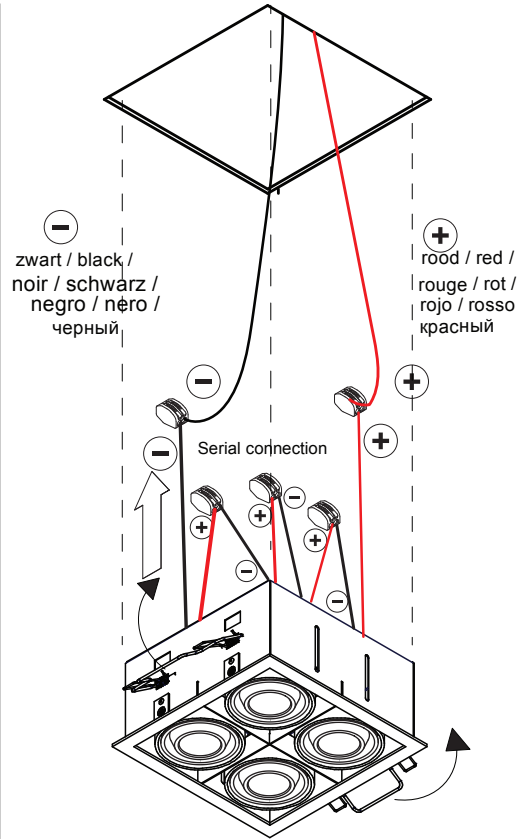

Mini multiple for 4x LED GE

131303XX

Don't connect the gear to 230V before the LEDs are connected to the gear!

Ceiling hole

Conbox has to combined with gypkit !!!
10400430+10420430

Gypkit :10420430 Mini-multiple 4Sxq gypkit

zwart / black /
noir / schwarz /
negro / negro /
черный

rood / red /
rouge / rot /
rojo / rosso /
красный

- 14070002 M LED MOD 70 2,7KS GE BI
- 14070009 M LED MOD 70 2,7KS GE WhStr
- 14070102 M LED MOD 70 2,7KM GE BI
- 14070109 M LED MOD 70 2,7KM GE WhStr
- 14070202 M LED MOD 70 2,7KF GE BI
- 14070209 M LED MOD 70 2,7KF GE WhStr
- 14070302 M LED MOD 70 3KS GE BI
- 14070309 M LED MOD 70 3KS GE WhStr
- 14070402 M LED MOD 70 3KM GE BI
- 14070409 M LED MOD 70 3KM GE WhStr
- 14070502 M LED MOD 70 3KF GE BI
- 14070509 M LED MOD 70 3KF GE WhStr
- 14070602 M LED MOD 70 4KS GE BI
- 14070609 M LED MOD 70 4KS GE WhStr
- 14070702 M LED MOD 70 4KM GE BI
- 14070709 M LED MOD 70 4KM GE WhStr
- 14070802 M LED MOD 70 4KF GE BI
- 14070809 M LED MOD 70 4KF GE WhStr