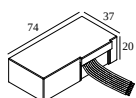

1->3

300 48 350 WDL LED POWER CONVERTER 48V-DC to 350 mA-DC / 15W WDL

1->3

300 48 500 ED1 LED POWER CONVERTER 48V-DC to 500 mA-DC / 22W DIM1

1->3

300 48 500 ED5 LED POWER CONVERTER 48V-DC to 500 mA-DC / 22W DIM5