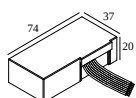

300 48 350 WDL LED POWER CONVERTER 48V-DC to 350 mA-DC / 15W WDL

1->3

☐