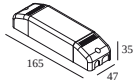

300 90 61 LED POWER SUPPLY MULTI-POWER DIM6

1->3 / 1->3 / 1->3 ☐