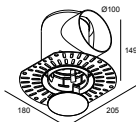

kit de montage - side air + light

29810 0100 MOUNTING KIT SIDE AIR ONLY 1