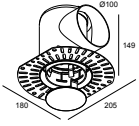

NIME II AIR 92752 PRIM

26412 9230 PRIM

kit de montage - side air + light

29810 0100 MOUNTING KIT SIDE AIR ONLY 1

☐