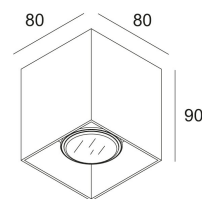

251 67 20

[Weblink](#)

Available colors: ALUMINIUM (251 67 20 ALU)
BLACK (251 67 20 B)
WHITE (251 67 20 W)

GU10 // 100-240V / 50-60Hz

 1 x QPAR51 max.50W

Class: I

Weight: 0.3 KG

Protection level: IP20

Minimum distance: 0,5m

Remarks: WHITE finish : max. 35W

Options: COVERSET S 90

For detailed installation instructions, please consult the manual. [251_67_20_HAND.pdf](#)

BOXY
251 67 20

Related references

COVERSETS