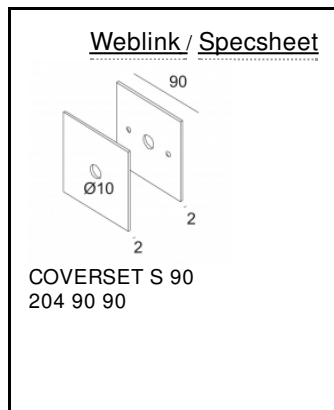

251 67 20

[Weblink](#)

Available colors: ALUMINIUM (251 67 20 ALU)
BLACK (251 67 20 B)
WHITE (251 67 20 W)

GU10 // 100-240V / 50-60Hz

 1 x QPAR51 max.50W

Class: I

Weight: 0.3 KG

Protection level: IP20

Minimum distance: 0,5m

Remarks: WHITE finish : max. 35W

Options: COVERSET S 90

For detailed installation instructions, please consult the manual. [251_67_20_HAND.pdf](#)

BOXY
251 67 20

Related references

COVERSETS