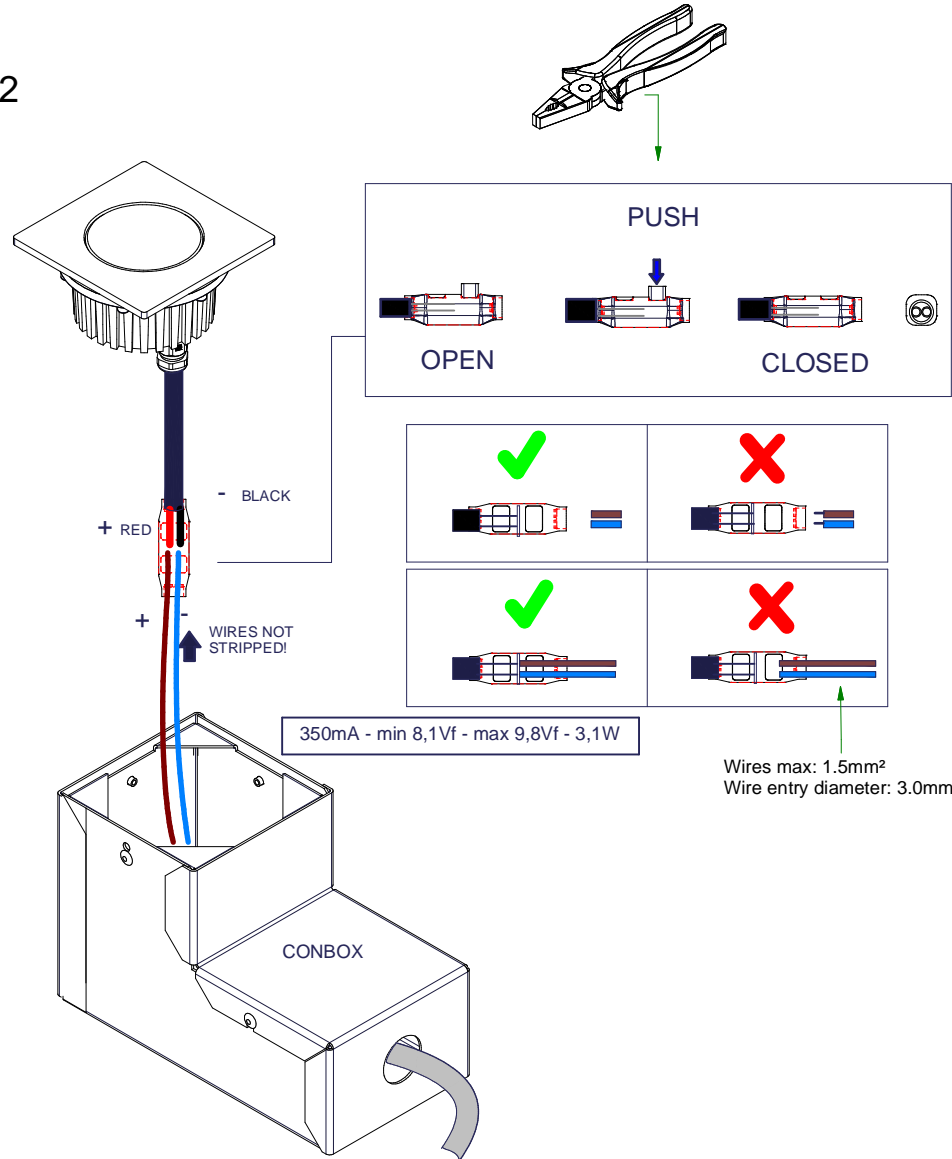

Hipy 70 Round/Square LED GE

123740XX_123741XX_123742XX_123743XX

Lamptype : LED

1

TO BE USED WITH
 12379630 Mini Hipy 67 round renovation conbox
 12379730 Mini Hipy 67 square renovation conbox
 12379830 Mini Hipy 67 round conbox
 12379930 Mini Hipy 67 square conbox

2

ADVISED TO PUT THE DRIVER ON DISTANCE !!!!

3