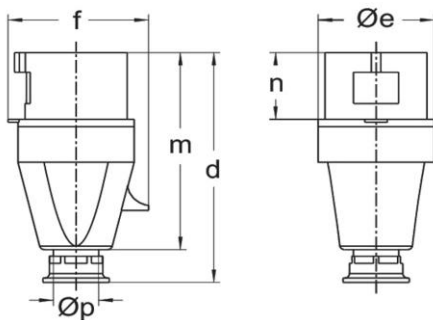

Similar image

Detailed product description

WALTHER Plug 125A 4P 400V 6h IP67
 made from PA6 material
 in black
 for lighting and stage technology,
 with screw terminal
 and cable gland
 Increased safety due to injected 2K seal
 and two contact screws.

Ordering Information

Order unit	Piece
Customs number	85366990
Net weight	1,329 kg
Packing quantity (VPE)	2
Length of the packaging	
Width of the packaging	
Depth of the packaging	
Gross weight(VPE)	2,658 kg

Classification system

Classification system	ETIM_6.0
ETIM Class	EC000140

Technical product data

IEC-amperage	125 A
Amperage acc. UL/CSA (for UL-version)	100 A
Number of poles	4
Voltage acc. EN 60309-2	400 V (50+60 Hz) red
Clock hour position	6 h
Identification colour	Red
Degree of protection (IP)	IP67
Connection system	Screwed terminal
Cable entry	Swivel
Angle of plug	Straight
Material	Plastic

Dimension sheet

Amp.	16			32			63		
Pole	3	4	5	3	4	5	3	4	5
d	123	131	131	155	155	155	240	240	240
Øe	51	65	65	73	73	73	81	81	81
f	60	68	75	79	79	88	97	97	97
m	118	112	112	133	133	133	192	192	192
n	37	37	37	46	46	46	67	67	67
Øp	7,5-14,5	7,5-14,5	7,5-14,5	10-19,5	10-19,5	10-19,5	18-34,5	18-34,5	18-34,5