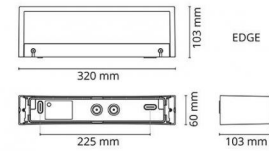

Control/Dimming

Type:	Trailing edge dimming