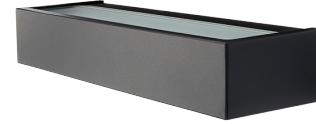

Article code:

5046 614351

EAN:

7021986143515

Light technic

Type of light source:	LED (not exchangeable)
Wattage:	10W
System wattage:	10.0W
Luminous flux:	520lm
Efficacy:	52 lm/W
Voltage:	230V
Colour temperature:	3000K
Colour rendering (CRI):	Ra>80
MacAdams factor:	SDCM: 3
Lifetime:	L70/B50>50,000
Light distribution:	Direct
Beam angle:	110°/110°

Control/Dimming

Type:	Trailing edge dimming
-------	-----------------------

Protection

Luminaire class:	Class I
Ingress protection rating:	IP65
Vandal class:	IK06
Ta nominal:	Ta=25°C

Energy and approvals

Energy class:	A+
Approval:	CE

Materials and finish

Housing:	Aluminium
Colour:	Black (RAL 9004)
Optics:	Tempered glass

Mounting/Connection

Mounting:	Surface, Indoor / Outdoor
Plug:	Screwless terminal block

Dimensions (mm)

Width (W):	320
Height (H):	60
Depth (D):	103
Weight (brutto/netto):	1.7