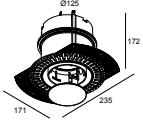

28400 0070 MOUNTING KIT ENTERO RD-S CSC

28400 0130 MOUNTING KIT ENTERO RD-S WSC

Montage kit - side air + light

29810 0110 MOUNTING KIT SIDE AIR 105

Montage kit - side air only

29810 0100 MOUNTING KIT SIDE AIR ONLY 1

ENTERO RD-S TRIMLESS IP 92745 B

28450 9230 B

Montage kit - top air only

29810 0200 MOUNTING KIT TOP AIR ONLY 1

Montage kit - no air

29810 0120 MOUNTING KIT NO AIR 105

Notes: