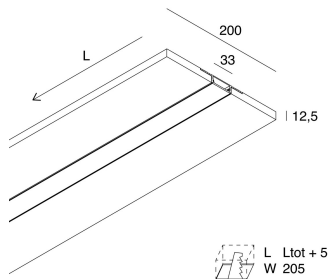

Tech Data

IP: 40

[View more product info](#)