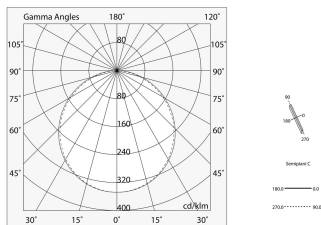

Tech Data

IP: 40

[View more product info](#)