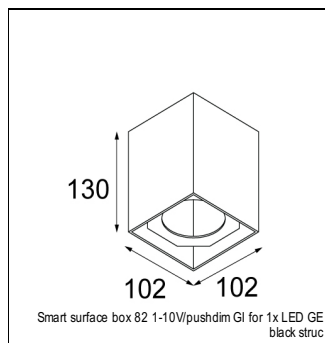

SMART CAKE 82 IP54 LED GE

ACCESSORIES

GYPKIT

12290130	GYPKIT 190X190 - Ø70
12291030	GYPKIT 210X190-2XØ70

CONBOX

10889830	CONBOX 190X192X130X256

MASK

12500032	SMART MASK 82 1X BLACK STRUC
12500046	SMART MASK 82 1X GOLD
12500009	SMART MASK 82 1X WHITE STRUC
12500132	SMART MASK 82 2X BLACK STRUC
12500146	SMART MASK 82 2X GOLD
12500109	SMART MASK 82 2X WHITE STRUC

SURFACE-BOX

12514032	SMART SURFACE BOX 82 GI FOR 1X LED GE BLACK STRUC
12514009	SMART SURFACE BOX 82 GI FOR 1X LED GE WHITE STRUC
12514132	SMART SURFACE BOX 82 1-10V/PUSHDIM GI FOR 1X LED GE BLACK STRUC
12514109	SMART SURFACE BOX 82 1-10V/PUSHDIM GI FOR 1X LED GE WHITE STRUC
12515032	SMART SURFACE BOX 82 GI FOR 2X LED GE BLACK STRUC
12515009	SMART SURFACE BOX 82 GI FOR 2X LED GE WHITE STRUC
12515132	SMART SURFACE BOX 82 1-10V/PUSHDIM GI FOR 2X LED GE BLACK STRUC
12515109	SMART SURFACE BOX 82 1-10V/PUSHDIM GI FOR 2X LED GE WHITE STRUC

RECESSED-FRAME

12500230	RECESSED RING Ø70 H100

SURFACE-TUBED

12845032	SMART SURFACE TUBED 82 LARGE LED GE BLACK STRUC
12845024	SMART SURFACE TUBED 82 LARGE LED GE BRUSHED ALU
12845009	SMART SURFACE TUBED 82 LARGE LED GE WHITE STRUC
12844032	SMART SURFACE TUBED 82 LARGE LED GI BLACK STRUC
12844024	SMART SURFACE TUBED 82 LARGE LED GI BRUSHED ALU
12844009	SMART SURFACE TUBED 82 LARGE LED GI WHITE STRUC