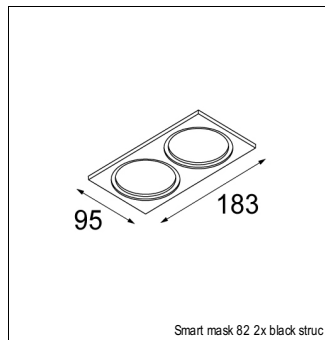

SMART CAKE 82 IP54 LED GE

ACCESSORIES

GYPKIT

12290130	GYPKIT 190X190 - Ø70
12291030	GYPKIT 210X190-2XØ70

CONBOX

10889830	CONBOX 190X192X130X256

MASK

12500032	SMART MASK 82 1X BLACK STRUC
12500046	SMART MASK 82 1X GOLD
12500009	SMART MASK 82 1X WHITE STRUC
12500132	SMART MASK 82 2X BLACK STRUC
12500146	SMART MASK 82 2X GOLD
12500109	SMART MASK 82 2X WHITE STRUC

SURFACE-BOX

12514032	SMART SURFACE BOX 82 GI FOR 1X LED GE BLACK STRUC
12514009	SMART SURFACE BOX 82 GI FOR 1X LED GE WHITE STRUC
12514132	SMART SURFACE BOX 82 1-10V/PUSHDIM GI FOR 1X LED GE BLACK STRUC
12514109	SMART SURFACE BOX 82 1-10V/PUSHDIM GI FOR 1X LED GE WHITE STRUC
12515032	SMART SURFACE BOX 82 GI FOR 2X LED GE BLACK STRUC
12515009	SMART SURFACE BOX 82 GI FOR 2X LED GE WHITE STRUC
12515132	SMART SURFACE BOX 82 1-10V/PUSHDIM GI FOR 2X LED GE BLACK STRUC
12515109	SMART SURFACE BOX 82 1-10V/PUSHDIM GI FOR 2X LED GE WHITE STRUC

RECESSED-FRAME

12500230	RECESSED RING Ø70 H100

SURFACE-TUBED

12845032	SMART SURFACE TUBED 82 LARGE LED GE BLACK STRUC
12845024	SMART SURFACE TUBED 82 LARGE LED GE BRUSHED ALU
12845009	SMART SURFACE TUBED 82 LARGE LED GE WHITE STRUC
12844032	SMART SURFACE TUBED 82 LARGE LED GI BLACK STRUC
12844024	SMART SURFACE TUBED 82 LARGE LED GI BRUSHED ALU
12844009	SMART SURFACE TUBED 82 LARGE LED GI WHITE STRUC