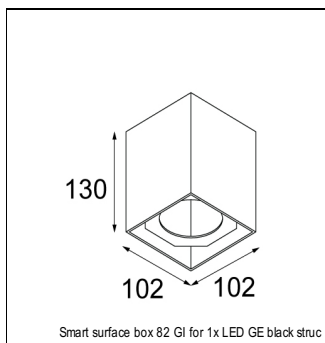

SMART CAKE 82 IP54 LED GE

ACCESSORIES

GYPKIT

12290130	GYPKIT 190X190 - Ø70
12291030	GYPKIT 210X190-2XØ70

CONBOX

10889830	CONBOX 190X192X130X256

MASK

12500032	SMART MASK 82 1X BLACK STRUC
12500046	SMART MASK 82 1X GOLD
12500009	SMART MASK 82 1X WHITE STRUC
12500132	SMART MASK 82 2X BLACK STRUC
12500146	SMART MASK 82 2X GOLD
12500109	SMART MASK 82 2X WHITE STRUC

SURFACE-BOX

12514032	SMART SURFACE BOX 82 GI FOR 1X LED GE BLACK STRUC
12514009	SMART SURFACE BOX 82 GI FOR 1X LED GE WHITE STRUC
12514132	SMART SURFACE BOX 82 1-10V/PUSHDIM GI FOR 1X LED GE BLACK STRUC
12514109	SMART SURFACE BOX 82 1-10V/PUSHDIM GI FOR 1X LED GE WHITE STRUC
12515032	SMART SURFACE BOX 82 GI FOR 2X LED GE BLACK STRUC
12515009	SMART SURFACE BOX 82 GI FOR 2X LED GE WHITE STRUC
12515132	SMART SURFACE BOX 82 1-10V/PUSHDIM GI FOR 2X LED GE BLACK STRUC
12515109	SMART SURFACE BOX 82 1-10V/PUSHDIM GI FOR 2X LED GE WHITE STRUC

RECESSED-FRAME

12500230	RECESSED RING Ø70 H100

SURFACE-TUBED

12845032	SMART SURFACE TUBED 82 LARGE LED GE BLACK STRUC
12845024	SMART SURFACE TUBED 82 LARGE LED GE BRUSHED ALU
12845009	SMART SURFACE TUBED 82 LARGE LED GE WHITE STRUC
12844032	SMART SURFACE TUBED 82 LARGE LED GI BLACK STRUC
12844024	SMART SURFACE TUBED 82 LARGE LED GI BRUSHED ALU
12844009	SMART SURFACE TUBED 82 LARGE LED GI WHITE STRUC