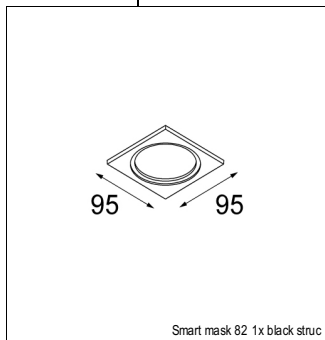

SMART CAKE 82 IP54 LED GE

ACCESSORIES

GYPKIT

12290130	GYPKIT 190X190 - Ø70
12291030	GYPKIT 210X190-2XØ70

CONBOX

10889830	CONBOX 190X192X130X256

MASK

12500032	SMART MASK 82 1X BLACK STRUC
12500046	SMART MASK 82 1X GOLD
12500009	SMART MASK 82 1X WHITE STRUC
12500132	SMART MASK 82 2X BLACK STRUC
12500146	SMART MASK 82 2X GOLD
12500109	SMART MASK 82 2X WHITE STRUC

SURFACE-BOX

12514032	SMART SURFACE BOX 82 GI FOR 1X LED GE BLACK STRUC
12514009	SMART SURFACE BOX 82 GI FOR 1X LED GE WHITE STRUC
12514132	SMART SURFACE BOX 82 1-10V/PUSHDIM GI FOR 1X LED GE BLACK STRUC
12514109	SMART SURFACE BOX 82 1-10V/PUSHDIM GI FOR 1X LED GE WHITE STRUC
12515032	SMART SURFACE BOX 82 GI FOR 2X LED GE BLACK STRUC
12515009	SMART SURFACE BOX 82 GI FOR 2X LED GE WHITE STRUC
12515132	SMART SURFACE BOX 82 1-10V/PUSHDIM GI FOR 2X LED GE BLACK STRUC
12515109	SMART SURFACE BOX 82 1-10V/PUSHDIM GI FOR 2X LED GE WHITE STRUC

RECESSED-FRAME

12500230	RECESSED RING Ø70 H100

SURFACE-TUBED

12845032	SMART SURFACE TUBED 82 LARGE LED GE BLACK STRUC
12845024	SMART SURFACE TUBED 82 LARGE LED GE BRUSHED ALU
12845009	SMART SURFACE TUBED 82 LARGE LED GE WHITE STRUC
12844032	SMART SURFACE TUBED 82 LARGE LED GI BLACK STRUC
12844024	SMART SURFACE TUBED 82 LARGE LED GI BRUSHED ALU
12844009	SMART SURFACE TUBED 82 LARGE LED GI WHITE STRUC