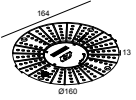

PLAT-OH! TRIMLESS 93023 B

29513 9310 B

21032 0305

LED POWER CONVERTER 48V-DC to 500 mA-DC / 22W DIM5

1->2

Montage kit

29510 0020 MOUNTING KIT PLAT-OH! TRIMLESS

Notes: