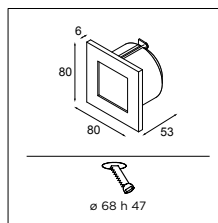

DOZE

see also:

p. 72

Light box in the wall

Doze is available in a round or square version and has a stout rim in white or black with a polycarbonate diffuser. The nice thing is that Doze fits perfectly into a standard electrical recessed box (supplied with the luminaire). Moreover, it makes no difference whether the fixture is round or square. Perfect for illuminating a hallway or staircase.

ECO LED

Doze 80 wall LED

1X HIGH POWER LED INCL. 4.3W

	230V		IP20	GWT 850°		0,14KG	
--	------	--	------	----------	--	--------	--

	WARM WHITE 2700K / CRI80+
black struc	12330032
white struc	12330009

! JUNCTION BOX Ø68 INCLUDED

ECO LED

Doze square wall LED

1X HIGH POWER LED INCL. 4.3W

	230V		IP20	GWT 850°		0,14KG	
--	------	--	------	----------	--	--------	--

	WARM WHITE 2700K / CRI80+
black struc	12330132
white struc	12330109

! JUNCTION BOX Ø68 INCLUDED