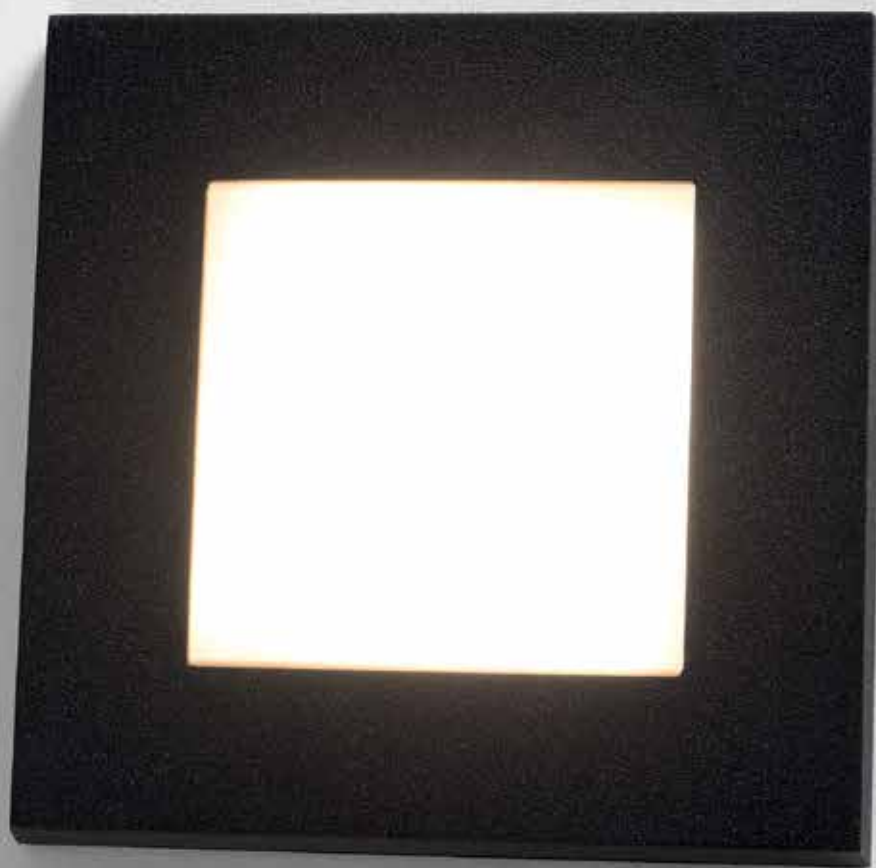

DOZE

see also:

p. 72

Light box in the wall

Doze is available in a round or square version and has a stout rim in white or black with a polycarbonate diffuser. The nice thing is that Doze fits perfectly into a standard electrical recessed box (supplied with the luminaire). Moreover, it makes no difference whether the fixture is round or square. Perfect for illuminating a hallway or staircase.

ECO LED

Doze 80 wall LED

1X HIGH POWER LED INCL. 4.3W

	230V		IP20	GWT 850°		0,14KG	
--	------	--	------	----------	--	--------	--

	WARM WHITE 2700K / CRI80+
black struc	12330032
white struc	12330009

! JUNCTION BOX Ø68 INCLUDED

ECO LED

Doze square wall LED

1X HIGH POWER LED INCL. 4.3W

	230V		IP20	GWT 850°		0,14KG	
--	------	--	------	----------	--	--------	--

	WARM WHITE 2700K / CRI80+
black struc	12330132
white struc	12330109

! JUNCTION BOX Ø68 INCLUDED