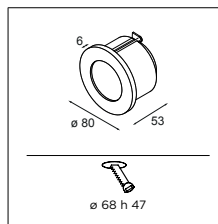

DOZE

see also:

p. 72

Light box in the wall

Doze is available in a round or square version and has a stout rim in white or black with a polycarbonate diffuser. The nice thing is that Doze fits perfectly into a standard electrical recessed box (supplied with the luminaire). Moreover, it makes no difference whether the fixture is round or square. Perfect for illuminating a hallway or staircase.

ECO LED

Doze 80 wall LED

1X HIGH POWER LED INCL. 4.3W

	230V		IP20	GWT 850°		0,14KG	
--	------	--	------	----------	--	--------	--

	WARM WHITE 2700K / CRI80+
black struc	12330032
white struc	12330009

! JUNCTION BOX Ø68 INCLUDED

ECO LED

Doze square wall LED

1X HIGH POWER LED INCL. 4.3W

	230V		IP20	GWT 850°		0,14KG	
--	------	--	------	----------	--	--------	--

	WARM WHITE 2700K / CRI80+
black struc	12330132
white struc	12330109

! JUNCTION BOX Ø68 INCLUDED