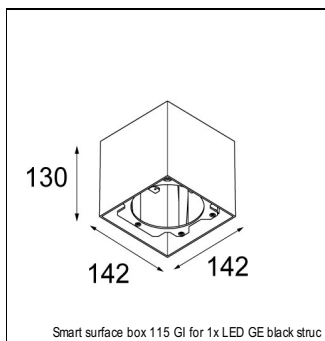

SMART LOTIS 115 LED GE

ACCESSORIES

GYPKIT

12290530 | GYPKIT 190X190 - Ø108

CONBOX

10889830 | CONBOX 190X192X130X256

MASK

12810032 | SMART MASK 115 1X BLACK STRUC
12810046 | SMART MASK 115 1X GOLD
12810009 | SMART MASK 115 1X WHITE STRUC
12810132 | SMART MASK 115 2X BLACK STRUC
12810146 | SMART MASK 115 2X GOLD
12810109 | SMART MASK 115 2X WHITE STRUC

SURFACE-BOX

12800032 | SMART SURFACE BOX 115 GI FOR 1X LED GE BLACK STRUC
12800009 | SMART SURFACE BOX 115 GI FOR 1X LED GE WHITE STRUC
12800132 | SMART SURFACE BOX 115 1-10V/PUSHDIM GI FOR 1X LED GE BLACK STRUC
12800109 | SMART SURFACE BOX 115 1-10V/PUSHDIM GI FOR 1X LED GE WHITE STRUC
12800232 | SMART SURFACE BOX 115 DALI GI FOR 1X LED GE BLACK STRUC
12800209 | SMART SURFACE BOX 115 DALI GI FOR 1X LED GE WHITE STRUC
12801032 | SMART SURFACE BOX 115 GI FOR 2X LED GE BLACK STRUC
12801009 | SMART SURFACE BOX 115 GI FOR 2X LED GE WHITE STRUC
12801132 | SMART SURFACE BOX 115 1-10V/PUSHDIM GI FOR 2X LED GE BLACK STRUC
12801109 | SMART SURFACE BOX 115 1-10V/PUSHDIM GI FOR 2X LED GE WHITE STRUC
12801232 | SMART SURFACE BOX 115 DALI GI FOR 2X LED GE BLACK STRUC
12801209 | SMART SURFACE BOX 115 DALI GI FOR 2X LED GE WHITE STRUC

RECESSED-FRAME

12810230 | RECESSED RING Ø127 H100

SURFACE-TUBED

13140332 | SMART SURFACE TUBED 115 LED DALI GI BLACK STRUC
13140324 | SMART SURFACE TUBED 115 LED DALI GI BRUSHED ALU
13140309 | SMART SURFACE TUBED 115 LED DALI GI WHITE STRUC