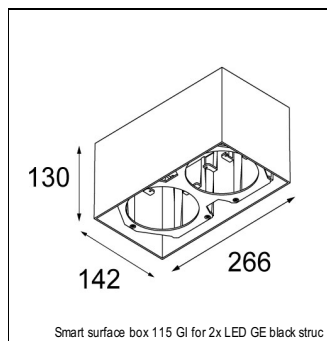

SMART LOTIS 115 LED GE

ACCESSORIES

GYPKIT

12290530 | GYPKIT 190X190 - Ø108

CONBOX

10889830 | CONBOX 190X192X130X256

MASK

12810032 | SMART MASK 115 1X BLACK STRUC
12810046 | SMART MASK 115 1X GOLD
12810009 | SMART MASK 115 1X WHITE STRUC
12810132 | SMART MASK 115 2X BLACK STRUC
12810146 | SMART MASK 115 2X GOLD
12810109 | SMART MASK 115 2X WHITE STRUC

SURFACE-BOX

12800032 | SMART SURFACE BOX 115 GI FOR 1X LED GE BLACK STRUC
12800009 | SMART SURFACE BOX 115 GI FOR 1X LED GE WHITE STRUC
12800132 | SMART SURFACE BOX 115 1-10V/PUSHDIM GI FOR 1X LED GE BLACK STRUC
12800109 | SMART SURFACE BOX 115 1-10V/PUSHDIM GI FOR 1X LED GE WHITE STRUC
12800232 | SMART SURFACE BOX 115 DALI GI FOR 1X LED GE BLACK STRUC
12800209 | SMART SURFACE BOX 115 DALI GI FOR 1X LED GE WHITE STRUC
12801032 | SMART SURFACE BOX 115 GI FOR 2X LED GE BLACK STRUC
12801009 | SMART SURFACE BOX 115 GI FOR 2X LED GE WHITE STRUC
12801132 | SMART SURFACE BOX 115 1-10V/PUSHDIM GI FOR 2X LED GE BLACK STRUC
12801109 | SMART SURFACE BOX 115 1-10V/PUSHDIM GI FOR 2X LED GE WHITE STRUC
12801232 | SMART SURFACE BOX 115 DALI GI FOR 2X LED GE BLACK STRUC
12801209 | SMART SURFACE BOX 115 DALI GI FOR 2X LED GE WHITE STRUC

RECESSED-FRAME

12810230 | RECESSED RING Ø127 H100

SURFACE-TUBED

13140332 | SMART SURFACE TUBED 115 LED DALI GI BLACK STRUC
13140324 | SMART SURFACE TUBED 115 LED DALI GI BRUSHED ALU
13140309 | SMART SURFACE TUBED 115 LED DALI GI WHITE STRUC