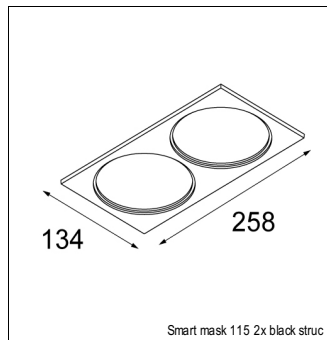

SMART LOTIS 115 LED GE

ACCESSORIES

GYPKIT

12290530 | GYPKIT 190X190 - Ø108

CONBOX

10889830 | CONBOX 190X192X130X256

MASK

12810032 | SMART MASK 115 1X BLACK STRUC
12810046 | SMART MASK 115 1X GOLD
12810009 | SMART MASK 115 1X WHITE STRUC
12810132 | SMART MASK 115 2X BLACK STRUC
12810146 | SMART MASK 115 2X GOLD
12810109 | SMART MASK 115 2X WHITE STRUC

SURFACE-BOX

12800032 | SMART SURFACE BOX 115 GI FOR 1X LED GE BLACK STRUC
12800009 | SMART SURFACE BOX 115 GI FOR 1X LED GE WHITE STRUC
12800132 | SMART SURFACE BOX 115 1-10V/PUSHDIM GI FOR 1X LED GE BLACK STRUC
12800109 | SMART SURFACE BOX 115 1-10V/PUSHDIM GI FOR 1X LED GE WHITE STRUC
12800232 | SMART SURFACE BOX 115 DALI GI FOR 1X LED GE BLACK STRUC
12800209 | SMART SURFACE BOX 115 DALI GI FOR 1X LED GE WHITE STRUC
12801032 | SMART SURFACE BOX 115 GI FOR 2X LED GE BLACK STRUC
12801009 | SMART SURFACE BOX 115 GI FOR 2X LED GE WHITE STRUC
12801132 | SMART SURFACE BOX 115 1-10V/PUSHDIM GI FOR 2X LED GE BLACK STRUC
12801109 | SMART SURFACE BOX 115 1-10V/PUSHDIM GI FOR 2X LED GE WHITE STRUC
12801232 | SMART SURFACE BOX 115 DALI GI FOR 2X LED GE BLACK STRUC
12801209 | SMART SURFACE BOX 115 DALI GI FOR 2X LED GE WHITE STRUC

RECESSED-FRAME

12810230 | RECESSED RING Ø127 H100

SURFACE-TUBED

13140332 | SMART SURFACE TUBED 115 LED DALI GI BLACK STRUC
13140324 | SMART SURFACE TUBED 115 LED DALI GI BRUSHED ALU
13140309 | SMART SURFACE TUBED 115 LED DALI GI WHITE STRUC