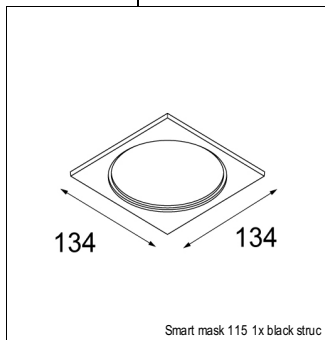

SMART LOTIS 115 LED GE

ACCESSORIES

GYPKIT

12290530 | GYPKIT 190X190 - Ø108

CONBOX

10889830 | CONBOX 190X192X130X256

MASK

12810032 | SMART MASK 115 1X BLACK STRUC
12810046 | SMART MASK 115 1X GOLD
12810009 | SMART MASK 115 1X WHITE STRUC
12810132 | SMART MASK 115 2X BLACK STRUC
12810146 | SMART MASK 115 2X GOLD
12810109 | SMART MASK 115 2X WHITE STRUC

SURFACE-BOX

12800032 | SMART SURFACE BOX 115 GI FOR 1X LED GE BLACK STRUC
12800009 | SMART SURFACE BOX 115 GI FOR 1X LED GE WHITE STRUC
12800132 | SMART SURFACE BOX 115 1-10V/PUSHDIM GI FOR 1X LED GE BLACK STRUC
12800109 | SMART SURFACE BOX 115 1-10V/PUSHDIM GI FOR 1X LED GE WHITE STRUC
12800232 | SMART SURFACE BOX 115 DALI GI FOR 1X LED GE BLACK STRUC
12800209 | SMART SURFACE BOX 115 DALI GI FOR 1X LED GE WHITE STRUC
12801032 | SMART SURFACE BOX 115 GI FOR 2X LED GE BLACK STRUC
12801009 | SMART SURFACE BOX 115 GI FOR 2X LED GE WHITE STRUC
12801132 | SMART SURFACE BOX 115 1-10V/PUSHDIM GI FOR 2X LED GE BLACK STRUC
12801109 | SMART SURFACE BOX 115 1-10V/PUSHDIM GI FOR 2X LED GE WHITE STRUC
12801232 | SMART SURFACE BOX 115 DALI GI FOR 2X LED GE BLACK STRUC
12801209 | SMART SURFACE BOX 115 DALI GI FOR 2X LED GE WHITE STRUC

RECESSED-FRAME

12810230 | RECESSED RING Ø127 H100

SURFACE-TUBED

13140332 | SMART SURFACE TUBED 115 LED DALI GI BLACK STRUC
13140324 | SMART SURFACE TUBED 115 LED DALI GI BRUSHED ALU
13140309 | SMART SURFACE TUBED 115 LED DALI GI WHITE STRUC